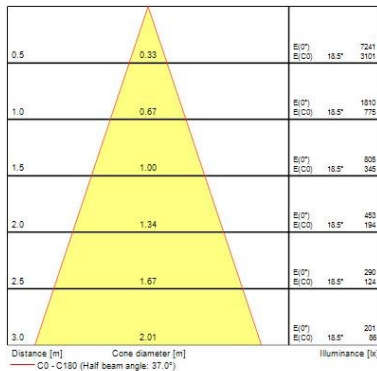

Myriad Pendant Silver - Remote Gear

MYRIAD PENDANT 3000K REMOTE GEAR PHASE DIM SILVER
2049586

Physical data

Housing colour	Silver
IP rating	IP20
IK rating	IK02
Nominal Product Length (mm)	75
Nominal Product Width (mm)	75
Nominal Product Height (mm)	129
Nominal Product Diameter (mm)	75
Max. Lamp Diameter (mm) - D	75
Weight (kg)	0.45

Packaging

Single packaging type	Carton
Product EAN number	5025768495863
Packaging single length / height (cm)	17.5
Packaging single width (cm)	15.0
Packaging single depth (cm)	17.5
Units per outer package	1
Packaging outer length / height (cm)	17.5
Packaging outer width (cm)	15.0
Packaging outer depth (cm)	17.5

PHOTOMETRY

TECHNICAL DRAWINGS