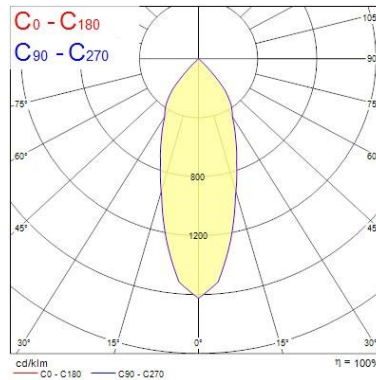

Myriad Pendant Silver - Remote Gear

MYRIAD PENDANT 3000K REMOTE GEAR PHASE DIM SILVER
2049586

Physical data

Housing colour	Silver
IP rating	IP20
IK rating	IK02
Nominal Product Length (mm)	75
Nominal Product Width (mm)	75
Nominal Product Height (mm)	129
Nominal Product Diameter (mm)	75
Max. Lamp Diameter (mm) - D	75
Weight (kg)	0.45

Packaging

Single packaging type	Carton
Product EAN number	5025768495863
Packaging single length / height (cm)	17.5
Packaging single width (cm)	15.0
Packaging single depth (cm)	17.5
Units per outer package	1
Packaging outer length / height (cm)	17.5
Packaging outer width (cm)	15.0
Packaging outer depth (cm)	17.5

PHOTOMETRY

TECHNICAL DRAWINGS