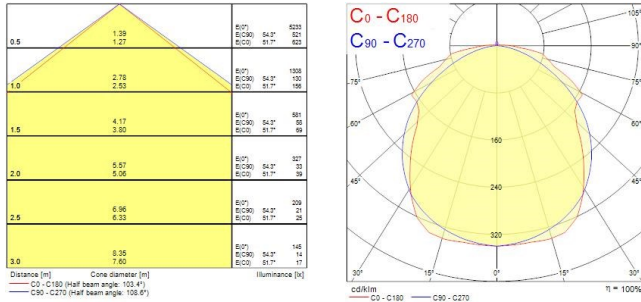

Sylproof Superia LED G3 MW SYLPROOF SUPERIA LED G3 1200mm Single 4K MW 0048695

TECHNICAL DRAWINGS