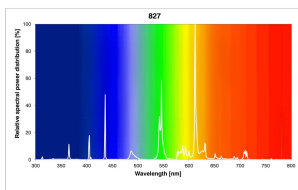

T5 FHO Luxline Plus

54W/T5/827 FHO
0002805

Product features

PRODUCT OVERVIEW

Product name	54W/T5/827 FHO
Technology	Fluorescent
Watt (Rated) (W)	54
Lamp shape	Tube, double-ended
Type	T5 FHO Luxline Plus
Cap/Base	G5
Lamp finish	Frosted/Coated
Fixture rating	Open
General application	Education, Hospitality, Logistics & Industry, Museums & Galleries, Office, Retail, Residential & Consumer
ETIM Class	EC000108
E-number FI	4944525
E-number SE	8356556
E-number Norway	3843427
Luminous flux (lm)	4450
Rated lamp efficacy 100h 50Hz at 35°C (lm/W)	82
Colour temperature (K)	2700
Light colour	Homelight
CRI (Ra)	85
Colour Variation Initial (SDCM)	SDCM5
Photobiological Risk Group	Not applicable
Wattage (W)	54.00
Product Voltage (V)	118
Dimmable	Yes
Average life (Nominal) (h)	24000
Product EAN number	5410288028057

PHOTOMETRY

T5 FHO Luxline Plus
54W/T5/827 FHO
0002805

TECHNICAL DRAWINGS