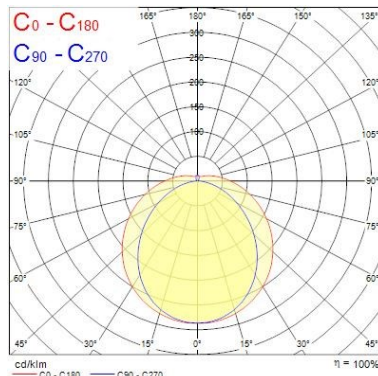

Sylproof Tubular LED - Emergency 3 Hour

Sylproof Tubular LED 2X1500 EB NW E3
0047597

Nominal Product Width (mm)	112
Nominal Product Height (mm)	112
Weight (kg)	3.5

Packaging

Single packaging type	Carton
Product EAN number	5410288475974
Packaging single length / height (cm)	160.0
Packaging single width (cm)	13.0
Packaging single depth (cm)	13.0
DUN14 (outer)	05410288475974
Units per outer package	1
Packaging outer length / height (cm)	160.0
Packaging outer width (cm)	13.0
Packaging outer depth (cm)	13.0

Safety data

Optimal operating condition (°C)	0-25

PHOTOMETRY