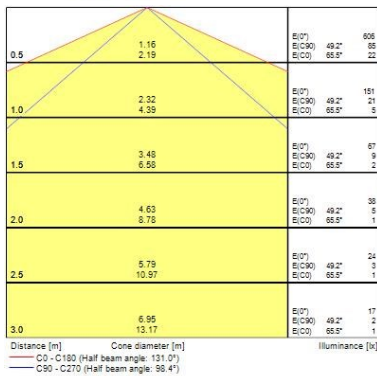

Sylproof Tubular LED - Emergency 3 Hour

Sylproof Tubular LED 2X1500 EB NW E3
0047597

Nominal Product Width (mm)	112
Nominal Product Height (mm)	112
Weight (kg)	3.5

Packaging

Single packaging type	Carton
Product EAN number	5410288475974
Packaging single length / height (cm)	160.0
Packaging single width (cm)	13.0
Packaging single depth (cm)	13.0
DUN14 (outer)	05410288475974
Units per outer package	1
Packaging outer length / height (cm)	160.0
Packaging outer width (cm)	13.0
Packaging outer depth (cm)	13.0

Safety data

Optimal operating condition (°C)	0-25

PHOTOMETRY