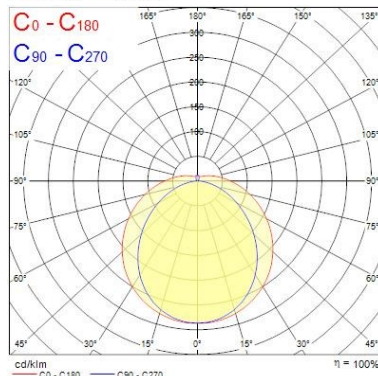

Sylproof Tubular LED - Emergency 3 Hour

Sylproof Tubular LED 2X1500 EB NW E3
0047597

Nominal Product Width (mm)	112
Nominal Product Height (mm)	112
Weight (kg)	3.5

Packaging

Single packaging type	Carton
Product EAN number	5410288475974
Packaging single length / height (cm)	160.0
Packaging single width (cm)	13.0
Packaging single depth (cm)	13.0
DUN14 (outer)	05410288475974
Units per outer package	1
Packaging outer length / height (cm)	160.0
Packaging outer width (cm)	13.0
Packaging outer depth (cm)	13.0

Safety data

Optimal operating condition (°C)	0-25

PHOTOMETRY