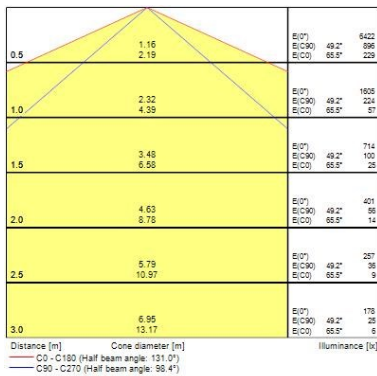

Sylproof Tubular LED - Emergency 3 Hour

Sylproof Tubular LED 2X1500 EB NW E3
0047597

Nominal Product Width (mm)	112
Nominal Product Height (mm)	112
Weight (kg)	3.5

Packaging

Single packaging type	Carton
Product EAN number	5410288475974
Packaging single length / height (cm)	160.0
Packaging single width (cm)	13.0
Packaging single depth (cm)	13.0
DUN14 (outer)	05410288475974
Units per outer package	1
Packaging outer length / height (cm)	160.0
Packaging outer width (cm)	13.0
Packaging outer depth (cm)	13.0

Safety data

Optimal operating condition (°C)	0-25

PHOTOMETRY