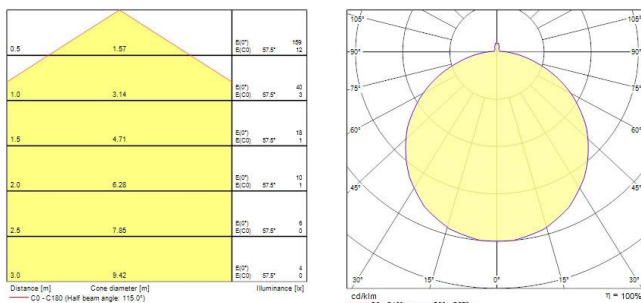

Monitor LED

Monitor LED 3000K Emergency Silver
4055069

PRODUCT OVERVIEW

Product name	Monitor LED 3000K Emergency Silver
Technology	LED
Housing	Aluminium
Mount	Wall surface mounted
Environment	Exterior|Interior
General application	Education, Hospitality, Logistics & Industry, Museums & Galleries, Office, Retail
ETIM Class	EC002892
Colour temperature (K)	3000
Electrical protection	Class I
Control gear type	Electronic ballast
Control gear mounting	Integral
Housing colour	Silver
IP rating	IP55
IK rating	IK10
Product EAN number	5026524550697

PHOTOMETRY

TECHNICAL DRAWINGS