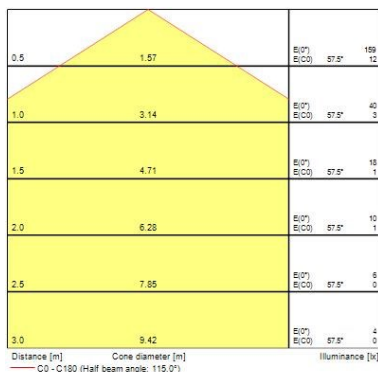

Monitor LED

Monitor LED 3000K Emergency Silver
4055069

Electrical data

Mains voltage (V)	230V~
Electrical protection	Class I
Control gear type	Electronic ballast
Control gear mounting	Integral
Transformer required	Yes
Drive current (mA)	350

Physical data

Housing colour	Silver
IP rating	IP55
IK rating	IK10
Diffuser finish	Opal
Diffuser material	PC Polycarbonate
Reflector finish	White
Nominal Product Length (mm)	350
Nominal Product Width (mm)	350
Weight (kg)	4.2

Packaging

Single packaging type	Carton
Product EAN number	5026524550697
Packaging single length / height (cm)	36.0
Packaging single width (cm)	36.0
Packaging single depth (cm)	13.5
Units per outer package	1
Packaging outer length / height (cm)	36.0
Packaging outer width (cm)	36.0
Packaging outer depth (cm)	13.5

PHOTOMETRY