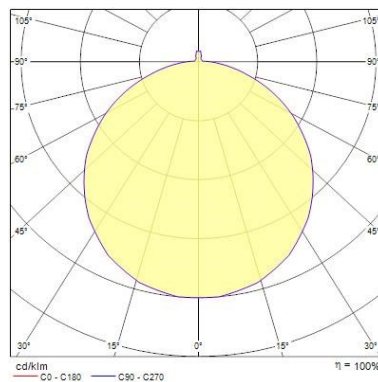

Monitor LED

Monitor LED 3000K Emergency Silver
4055069

Electrical data

Mains voltage (V)	230V~
Electrical protection	Class I
Control gear type	Electronic ballast
Control gear mounting	Integral
Transformer required	Yes
Drive current (mA)	350

Physical data

Housing colour	Silver
IP rating	IP55
IK rating	IK10
Diffuser finish	Opal
Diffuser material	PC Polycarbonate
Reflector finish	White
Nominal Product Length (mm)	350
Nominal Product Width (mm)	350
Weight (kg)	4.2

Packaging

Single packaging type	Carton
Product EAN number	5026524550697
Packaging single length / height (cm)	36.0
Packaging single width (cm)	36.0
Packaging single depth (cm)	13.5
Units per outer package	1
Packaging outer length / height (cm)	36.0
Packaging outer width (cm)	36.0
Packaging outer depth (cm)	13.5

PHOTOMETRY