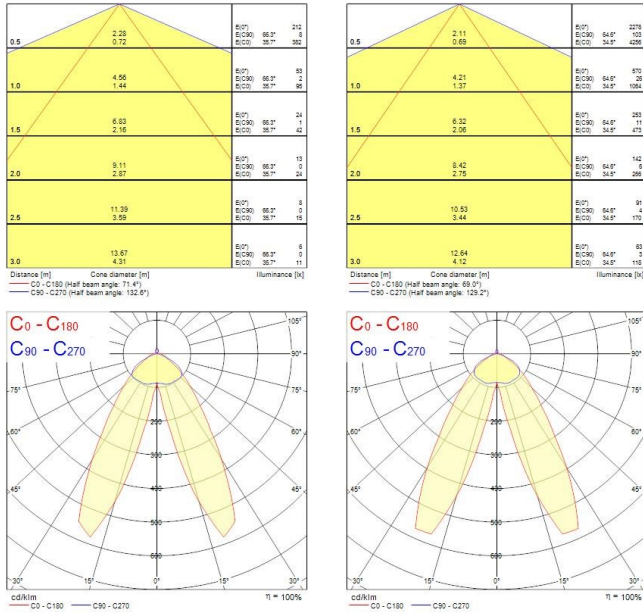

Syl-Line electrical unit SYL-LINE GT3R 4K DALI DASY WH EMPRO 0042140

TECHNICAL DRAWINGS