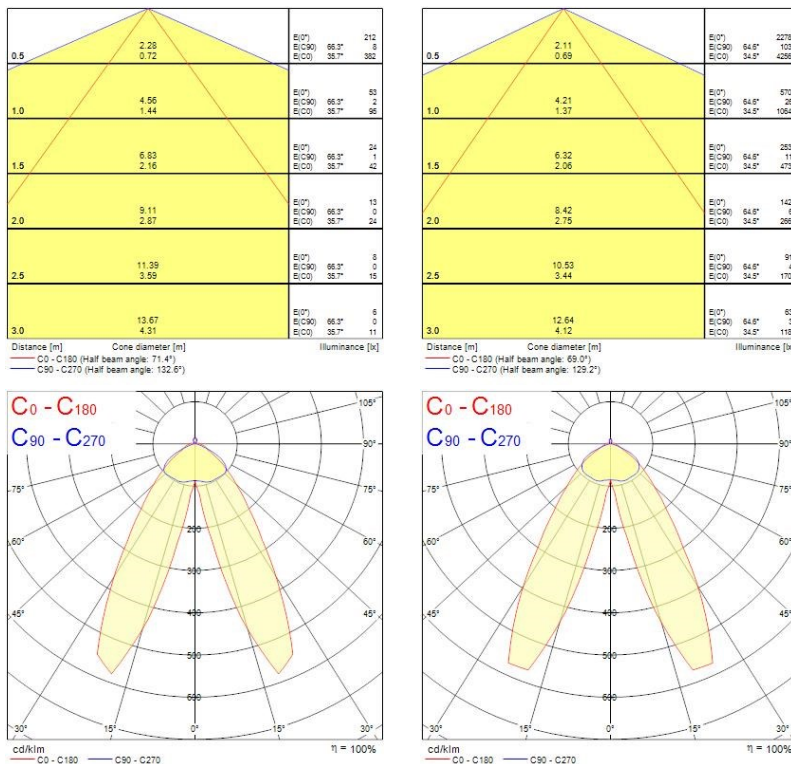

Syl-Line electrical unit SYL-LINE GT3R 4K DALI DASY WH EMPRO 0042140

Nominal Product Width (mm)	70
Nominal Product Height (mm)	82
Weight (kg)	2.54

Packaging

Single packaging type	Carton
Product EAN number	5410288421407
Packaging single length / height (cm)	171.0
Packaging single width (cm)	8.0
Packaging single depth (cm)	4.0
DUN14 (outer)	15410288421404
Units per outer package	1
Packaging outer length / height (cm)	171.0
Packaging outer width (cm)	8.0
Packaging outer depth (cm)	4.0

PHOTOMETRY

TECHNICAL DRAWINGS