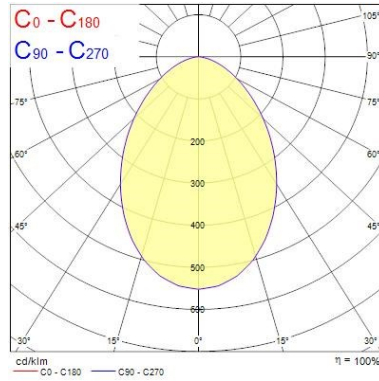

Optical data

Fixture luminous flux (lm)	2275
Luminaire efficacy (lm/W)	95
LOR (%)	100
Colour temperature (K)	3000
CRI (Ra)	80
Colour Variation Initial (SDCM)	SDCM5
Adjustable chromaticity	N
Beam Angle (°)	74
Distribution type	Symmetric
Glare control	< 25
Photobiological Risk Group	RG0

Physical data

Housing colour	RAL 9003 - Signal white
IP rating	IP44/20
IK rating	IK07
Diffuser finish	Opal
Diffuser material	PC Polycarbonate
Reflector finish	High-gloss
Nominal Product Length (mm)	240
Nominal Product Width (mm)	240
Nominal Product Height (mm)	65
Nominal Product Diameter (mm)	240
Cutout Dimensions (W x L in mm or Diameter in mm)	225
Weight (kg)	0.528
Recessed Depth (mm)	150

Packaging

Single packaging type	Carton
Product EAN number	5410288303307
Packaging single length / height (cm)	24.5
Packaging single width (cm)	24.5
Packaging single depth (cm)	8.0
DUN14 (outer)	15410288303304
Units per outer package	12
Packaging outer length / height (cm)	50.0
Packaging outer width (cm)	51.0
Packaging outer depth (cm)	27.0

Safety data

Optimal operating condition (°C)	-10-40
----------------------------------	--------

PHOTOMETRY

START DOWNLIGHT IP44 225

START Downlight 225 IP44 2275lm 830
0030330

TECHNICAL DRAWINGS