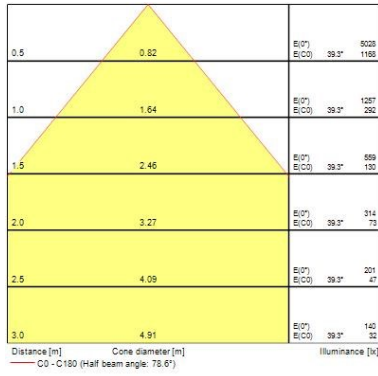

Optical data

Fixture luminous flux (lm)	2275
Luminaire efficacy (lm/W)	95
LOR (%)	100
Colour temperature (K)	3000
CRI (Ra)	80
Colour Variation Initial (SDCM)	SDCM5
Adjustable chromaticity	N
Beam Angle (°)	74
Distribution type	Symmetric
Glare control	< 25
Photobiological Risk Group	RG0

Physical data

Housing colour	RAL 9003 - Signal white
IP rating	IP44/20
IK rating	IK07
Diffuser finish	Opal
Diffuser material	PC Polycarbonate
Reflector finish	High-gloss
Nominal Product Length (mm)	240
Nominal Product Width (mm)	240
Nominal Product Height (mm)	65
Nominal Product Diameter (mm)	240
Cutout Dimensions (W x L in mm or Diameter in mm)	225
Weight (kg)	0.528
Recessed Depth (mm)	150

Packaging

Single packaging type	Carton
Product EAN number	5410288303307
Packaging single length / height (cm)	24.5
Packaging single width (cm)	24.5
Packaging single depth (cm)	8.0
DUN14 (outer)	15410288303304
Units per outer package	12
Packaging outer length / height (cm)	50.0
Packaging outer width (cm)	51.0
Packaging outer depth (cm)	27.0

Safety data

Optimal operating condition (°C)	-10-40
----------------------------------	--------

PHOTOMETRY

START DOWNLIGHT IP44 225

START Downlight 225 IP44 2275lm 830
0030330

TECHNICAL DRAWINGS