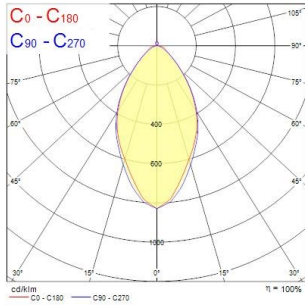

Syl-Line electrical unit SYL-LINE GT3R 4K NR SI 0042151

Product features

- Syl-Line LED Gear Tray, 4000K Neutral White, Non Dimming, Narrow Beam, Silver

PRODUCT OVERVIEW

Product name	SYL-LINE GT3R 4K NR SI
Technology	LED
Cap/Base	N/A
Housing	Aluminium
Mount	Ceiling surface mounting, Suspended
Environment	Interior
General application	Logistics & Industry, Retail
ETIM Class	EC000109
Warranty	5 years
Fixture luminous flux (lm)	6476
Luminous flux (lm)	6476
Luminaire efficacy (lm/W)	132.16
LOR (%)	100
Colour temperature (K)	4000
Light colour	Neutral White
CRI (Ra)	80
Photobiological Risk Group	RG0
Total power consumption (W)	49
Electrical protection	Class I
Control gear type	Electronic ballast
Dimmable	No
Housing colour	Silver
IP rating	IP20
IK rating	IK02
Product EAN number	5410288421513

PHOTOMETRY

Syl-Line electrical unit SYL-LINE GT3R 4K NR SI 0042151

0.5	0.87 0.96	E(0°) E(C90) E(C0)	2149 702 712
1.0	1.15 1.11	E(0°) E(C90) E(C0)	839 178 193
1.5	1.72 1.67	E(0°) E(C90) E(C0)	288 77 79
2.0	2.29 2.23	E(0°) E(C90) E(C0)	134 43 44
2.5	2.86 2.78	E(0°) E(C90) E(C0)	69 21 21
3.0	3.44 3.34	E(0°) E(C90) E(C0)	49 16 16

Distance [m] Cone diameter [m] Illuminance [lx]

— C0 - C180 (Half beam angle: 45.0°)
— C90 - C270 (Half beam angle: 59.0°)

TECHNICAL DRAWINGS