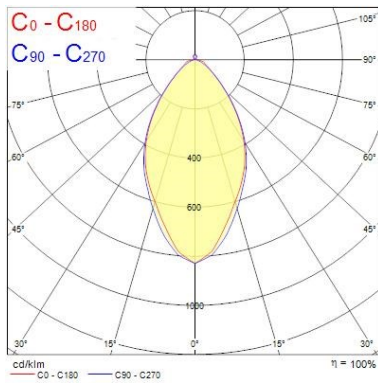

Optical data

Fixture luminous flux (lm)	6476
Luminous flux (lm)	6476
Luminaire efficacy (lm/W)	132.16
Ambient temperature for maximum luminous flux (°C)	25
LOR (%)	100
Colour temperature (K)	4000
Light colour	Neutral White
CRI (Ra)	80
Adjustable chromaticity	N
Photobiological Risk Group	RG0

Lifetime data

Lifespan L70 B50	60000
Lifespan L70 B10	60000
Lifespan L80 B50	60000
Lifespan L80 B10	60000

Physical data

Housing colour	Silver
IP rating	IP20
IK rating	IK02
Diffuser finish	Transparent
Diffuser material	PMMA Acrylic
Nominal Product Length (mm)	1720
Nominal Product Width (mm)	70
Nominal Product Height (mm)	82
Weight (kg)	1.94

PHOTOMETRY

Distance [m]	Cone diameter [m]	E ₀ [lx]	E _{1/2} [lx]	E _{0.5} [lx]
0.5	0.57 0.56	21676	29.8° 7035	29.1° 7172
1.0	1.15 1.11	5389	29.8° 1756	29.1° 1792
1.5	1.72 1.67	2398	29.8° 781	29.1° 797
2.0	2.29 2.23	1342	29.8° 439	29.1° 448
2.5	2.86 2.78	859	29.8° 281	29.1° 287
3.0	3.44 3.34	597	29.8° 196	29.1° 198

Distance [m] Cone diameter [m] Illuminance [lx]
 — C0 - C180 (Half beam angle: 58.2°)
 — C90 - C270 (Half beam angle: 55.6°)

TECHNICAL DRAWINGS