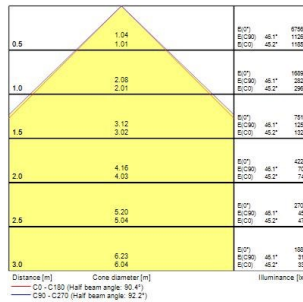

START Panel IP54 UGR19 600x600

START PANEL IP54 MLTPWR U19 600 4350LM 830
0047992

Product features

- START Panel IP54 is a range of recessed integrated LED panels for general indoor lighting applications such as breakout areas, offices and meeting rooms. With the help of DIP Switch multiple lumen outputs can be set up in 8 steps (13W 1500lm, 16W 1975lm, 19W 2375lm, 23W 2850lm, 25W 3050lm, 29W 3500lm, 32W 3850lm, 36W 4350lm). Max. drive current: 165mA; Max. power: 36W; Average lifespan: 100.000Hrs; 3000K; CRI 80; Efficacy up to: 121lm/W; Fixture lumen up to: 4350lm; Glare control <19; IK03; IP44 (from the front); Class II

PRODUCT OVERVIEW

Product name	START PANEL IP54 MLTPWR U19 600 4350LM 830
Technology	LED
Cap/Base	N/A
Housing	Steel
Mount	Ceiling recessed mounting
General application	Education, Office
ETIM Class	EC002892
E-number FI	4276987
Warranty	5 years
Fixture luminous flux (lm)	4350
Luminaire efficacy (lm/W)	121
Colour temperature (K)	3000
Light colour	Warm White
CRI (Ra)	80
Colour Variation Initial (SDCM)	SDCM3
Beam Angle (°)	90
Glare control	< 19
Photobiological Risk Group	RG0
Total power consumption (W)	36
Electrical protection	Class II
Control gear type	Electronic ballast multiwatt
Dimmable	No
LED Flickering Rate	Ultra low (5% or less)
Housing colour	RAL 9016 - Traffic white / Bezel
IP rating	IP54/20
IK rating	IK03
Product EAN number	5410288479927

PHOTOMETRY

START Panel IP54 UGR19 600x600

START PANEL IP54 MLTPWR U19 600 4350LM 830

0047992

START Panel IP54 UGR19 600x600

START PANEL IP54 MLTPWR U19 600 4350LM 830

0047992

TECHNICAL DRAWINGS