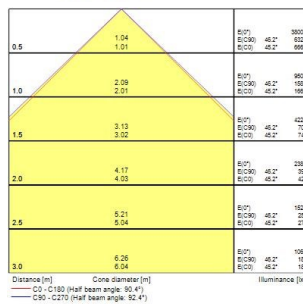

START Panel IP54 UGR19 600x600

START PANEL IP54 MLTPWR U19 600 4350LM 830
0047992

Product features

- START Panel IP54 is a range of recessed integrated LED panels for general indoor lighting applications such as breakout areas, offices and meeting rooms. With the help of DIP Switch multiple lumen outputs can be set up in 8 steps (13W 1500lm, 16W 1975lm, 19W 2375lm, 23W 2850lm, 25W 3050lm, 29W 3500lm, 32W 3850lm, 36W 4350lm). Max. drive current: 165mA; Max. power: 36W; Average lifespan: 100.000Hrs; 3000K; CRI 80; Efficacy up to: 121lm/W; Fixture lumen up to: 4350lm; Glare control <19; IK03; IP44 (from the front); Class II

PRODUCT OVERVIEW

Product name	START PANEL IP54 MLTPWR U19 600 4350LM 830
Technology	LED
Cap/Base	N/A
Housing	Steel
Mount	Ceiling recessed mounting
General application	Education, Office
ETIM Class	EC002892
E-number FI	4276987
Warranty	5 years
Fixture luminous flux (lm)	4350
Luminaire efficacy (lm/W)	121
Colour temperature (K)	3000
Light colour	Warm White
CRI (Ra)	80
Colour Variation Initial (SDCM)	SDCM3
Beam Angle (°)	90
Glare control	< 19
Photobiological Risk Group	RG0
Total power consumption (W)	36
Electrical protection	Class II
Control gear type	Electronic ballast multiwatt
Dimmable	No
LED Flickering Rate	Ultra low (5% or less)
Housing colour	RAL 9016 - Traffic white / Bezel
IP rating	IP54/20
IK rating	IK03
Product EAN number	5410288479927

PHOTOMETRY

START Panel IP54 UGR19 600x600

START PANEL IP54 MLTPWR U19 600 4350LM 830

0047992

START Panel IP54 UGR19 600x600

START PANEL IP54 MLTPWR U19 600 4350LM 830

0047992

TECHNICAL DRAWINGS