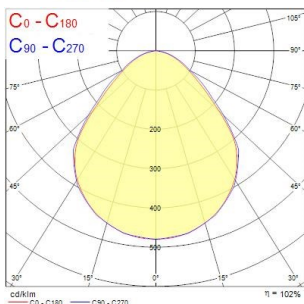

PRODUCT OVERVIEW

Product name	START PANEL IP54 MLTPWR U19 600 4350LM 830
Technology	LED
Cap/Base	N/A
Housing	Steel
Mount	Ceiling recessed mounting
General application	Education, Office
ETIM Class	EC002892
E-number FI	4276987
Warranty	5 years
Fixture luminous flux (lm)	4350
Luminaire efficacy (lm/W)	121
Colour temperature (K)	3000
Light colour	Warm White
CRI (Ra)	80
Colour Variation Initial (SDCM)	SDCM3
Beam Angle (°)	90
Glare control	< 19
Photobiological Risk Group	RG0
Total power consumption (W)	36
Electrical protection	Class II
Control gear type	Electronic ballast multiwatt
Dimmable	No
LED Flickering Rate	Ultra low (5% or less)
Housing colour	RAL 9016 - Traffic white / Bezel
IP rating	IP54/20
IK rating	IK03
Product EAN number	5410288479927

PHOTOMETRY

START Panel IP54 UGR19 600x600

START PANEL IP54 MLTPWR U19 600 4350LM 830

0047992

START Panel IP54 UGR19 600x600

START PANEL IP54 MLTPWR U19 600 4350LM 830

0047992

TECHNICAL DRAWINGS