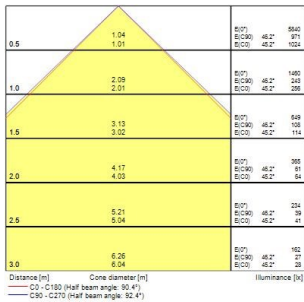

PRODUCT OVERVIEW

Product name	START PANEL IP54 MLTPWR U19 600 4350LM 830
Technology	LED
Cap/Base	N/A
Housing	Steel
Mount	Ceiling recessed mounting
General application	Education, Office
ETIM Class	EC002892
E-number FI	4276987
Warranty	5 years
Fixture luminous flux (lm)	4350
Luminaire efficacy (lm/W)	121
Colour temperature (K)	3000
Light colour	Warm White
CRI (Ra)	80
Colour Variation Initial (SDCM)	SDCM3
Beam Angle (°)	90
Glare control	< 19
Photobiological Risk Group	RG0
Total power consumption (W)	36
Electrical protection	Class II
Control gear type	Electronic ballast multiwatt
Dimmable	No
LED Flickering Rate	Ultra low (5% or less)
Housing colour	RAL 9016 - Traffic white / Bezel
IP rating	IP54/20
IK rating	IK03
Product EAN number	5410288479927

PHOTOMETRY

START Panel IP54 UGR19 600x600

START PANEL IP54 MLTPWR U19 600 4350LM 830

0047992

START Panel IP54 UGR19 600x600

START PANEL IP54 MLTPWR U19 600 4350LM 830

0047992

TECHNICAL DRAWINGS