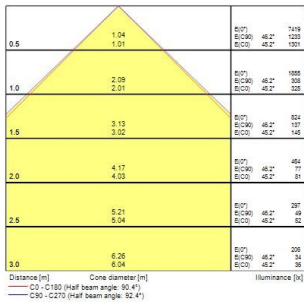

PRODUCT OVERVIEW

Product name	START PANEL IP54 MLTPWR U19 600 4350LM 830
Technology	LED
Cap/Base	N/A
Housing	Steel
Mount	Ceiling recessed mounting
General application	Education, Office
ETIM Class	EC002892
E-number FI	4276987
Warranty	5 years
Fixture luminous flux (lm)	4350
Luminaire efficacy (lm/W)	121
Colour temperature (K)	3000
Light colour	Warm White
CRI (Ra)	80
Colour Variation Initial (SDCM)	SDCM3
Beam Angle (°)	90
Glare control	< 19
Photobiological Risk Group	RG0
Total power consumption (W)	36
Electrical protection	Class II
Control gear type	Electronic ballast multiwatt
Dimmable	No
LED Flickering Rate	Ultra low (5% or less)
Housing colour	RAL 9016 - Traffic white / Bezel
IP rating	IP54/20
IK rating	IK03
Product EAN number	5410288479927

PHOTOMETRY

START Panel IP54 UGR19 600x600

START PANEL IP54 MLTPWR U19 600 4350LM 830

0047992

START Panel IP54 UGR19 600x600

START PANEL IP54 MLTPWR U19 600 4350LM 830

0047992

TECHNICAL DRAWINGS