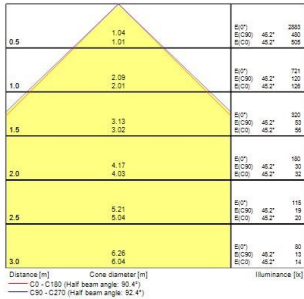

START Panel IP54 UGR19 600x600

START PANEL IP54 MLTPWR U19 600 4350LM 830

0047992