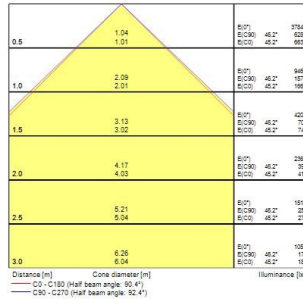

START Panel IP54 UGR19 600x600

START PANEL IP54 MLTPWR U19 600 4350LM 830
0047992

Product features

- START Panel IP54 is a range of recessed integrated LED panels for general indoor lighting applications such as breakout areas, offices and meeting rooms. With the help of DIP Switch multiple lumen outputs can be set up in 8 steps (13W 1500lm, 16W 1975lm, 19W 2375lm, 23W 2850lm, 25W 3050lm, 29W 3500lm, 32W 3850lm, 36W 4350lm). Max. drive current: 165mA; Max. power: 36W; Average lifespan: 100.000Hrs; 3000K; CRI 80; Efficacy up to: 121lm/W; Fixture lumen up to: 4350lm; Glare control <19; IK03; IP44 (from the front); Class II

PRODUCT OVERVIEW

Product name	START PANEL IP54 MLTPWR U19 600 4350LM 830
Technology	LED
Cap/Base	N/A
Housing	Steel
Mount	Ceiling recessed mounting
General application	Education, Office
ETIM Class	EC002892
E-number FI	4276987
Warranty	5 years
Fixture luminous flux (lm)	4350
Luminaire efficacy (lm/W)	121
Colour temperature (K)	3000
Light colour	Warm White
CRI (Ra)	80
Colour Variation Initial (SDCM)	SDCM3
Beam Angle (°)	90
Glare control	< 19
Photobiological Risk Group	RG0
Total power consumption (W)	36
Electrical protection	Class II
Control gear type	Electronic ballast multiwatt
Dimmable	No
LED Flickering Rate	Ultra low (5% or less)
Housing colour	RAL 9016 - Traffic white / Bezel
IP rating	IP54/20
IK rating	IK03
Product EAN number	5410288479927

PHOTOMETRY

START Panel IP54 UGR19 600x600

START PANEL IP54 MLTPWR U19 600 4350LM 830

0047992

START Panel IP54 UGR19 600x600

START PANEL IP54 MLTPWR U19 600 4350LM 830

0047992

TECHNICAL DRAWINGS