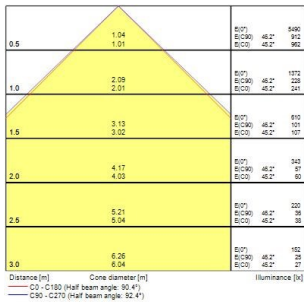

PRODUCT OVERVIEW

Product name	START PANEL IP54 MLTPWR U19 600 4350LM 830
Technology	LED
Cap/Base	N/A
Housing	Steel
Mount	Ceiling recessed mounting
General application	Education, Office
ETIM Class	EC002892
E-number FI	4276987
Warranty	5 years
Fixture luminous flux (lm)	4350
Luminaire efficacy (lm/W)	121
Colour temperature (K)	3000
Light colour	Warm White
CRI (Ra)	80
Colour Variation Initial (SDCM)	SDCM3
Beam Angle (°)	90
Glare control	< 19
Photobiological Risk Group	RG0
Total power consumption (W)	36
Electrical protection	Class II
Control gear type	Electronic ballast multiwatt
Dimmable	No
LED Flickering Rate	Ultra low (5% or less)
Housing colour	RAL 9016 - Traffic white / Bezel
IP rating	IP54/20
IK rating	IK03
Product EAN number	5410288479927

PHOTOMETRY

START Panel IP54 UGR19 600x600

START PANEL IP54 MLTPWR U19 600 4350LM 830

0047992

START Panel IP54 UGR19 600x600

START PANEL IP54 MLTPWR U19 600 4350LM 830

0047992

TECHNICAL DRAWINGS