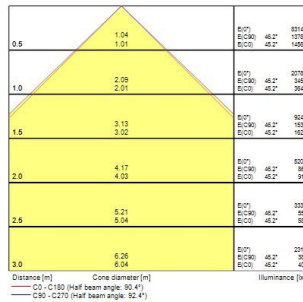

START Panel IP54 UGR19 600x600

START PANEL IP54 MLTPWR U19 600 4350LM 830
0047992

Product features

- START Panel IP54 is a range of recessed integrated LED panels for general indoor lighting applications such as breakout areas, offices and meeting rooms. With the help of DIP Switch multiple lumen outputs can be set up in 8 steps (13W 1500lm, 16W 1975lm, 19W 2375lm, 23W 2850lm, 25W 3050lm, 29W 3500lm, 32W 3850lm, 36W 4350lm). Max. drive current: 165mA; Max. power: 36W; Average lifespan: 100.000Hrs; 3000K; CRI 80; Efficacy up to: 121lm/W; Fixture lumen up to: 4350lm; Glare control <19; IK03; IP44 (from the front); Class II

PRODUCT OVERVIEW

Product name	START PANEL IP54 MLTPWR U19 600 4350LM 830
Technology	LED
Cap/Base	N/A
Housing	Steel
Mount	Ceiling recessed mounting
General application	Education, Office
ETIM Class	EC002892
E-number FI	4276987
Warranty	5 years
Fixture luminous flux (lm)	4350
Luminaire efficacy (lm/W)	121
Colour temperature (K)	3000
Light colour	Warm White
CRI (Ra)	80
Colour Variation Initial (SDCM)	SDCM3
Beam Angle (°)	90
Glare control	< 19
Photobiological Risk Group	RG0
Total power consumption (W)	36
Electrical protection	Class II
Control gear type	Electronic ballast multiwatt
Dimmable	No
LED Flickering Rate	Ultra low (5% or less)
Housing colour	RAL 9016 - Traffic white / Bezel
IP rating	IP54/20
IK rating	IK03
Product EAN number	5410288479927

PHOTOMETRY

START Panel IP54 UGR19 600x600

START PANEL IP54 MLTPWR U19 600 4350LM 830

0047992

START Panel IP54 UGR19 600x600

START PANEL IP54 MLTPWR U19 600 4350LM 830

0047992

TECHNICAL DRAWINGS