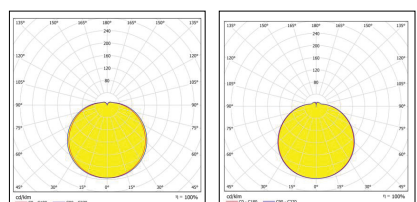

START eco Surface IP44 17W   START eco Surface IP44 24W