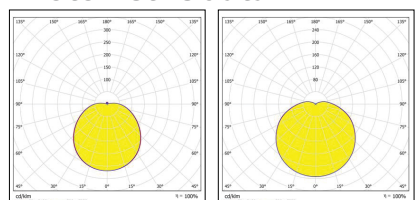

Photometric data

START eco Surface IP44 6W   START eco Surface IP44 12W