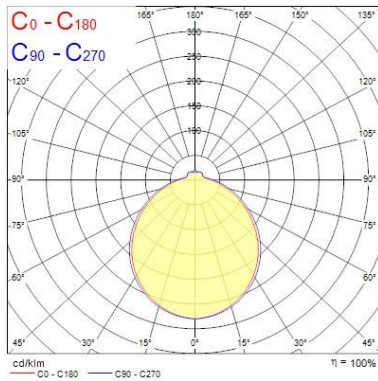

### Optical data

Fixture luminous flux (lm)	1500
Luminaire efficacy (lm/W)	88
Colour temperature (K)	3000
Light colour	Warm White
CRI (Ra)	80
Colour Variation Initial (SDCM)	SDCM6
Beam Angle (°)	120
Distribution type	Direct
Glare control	< 28
Photobiological Risk Group	RG0

## PHOTOMETRY

Distance [m]	Cone diameter [m]	E(0°)	E(C90)	E(C0)	Illuminance [lx]
0.5	1.54 1.42	57.0° 1433	57.0° 116	54.9° 138	
1.0	3.08 2.85	57.0° 358	57.0° 29	54.9° 34	
1.5	4.62 4.27	57.0° 199	57.0° 13	54.9° 18	
2.0	6.16 5.69	57.0° 90	57.0° 7	54.9° 9	
2.5	7.70 7.11	57.0° 51	57.0° 5	54.9° 5	
3.0	9.24 8.54	57.0° 40	57.0° 4	54.9° 4	