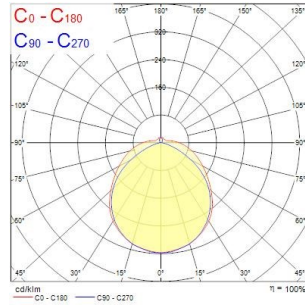

PRODUCT OVERVIEW

Product name	DELTAWING LED38 DALI 3K 1200
Technology	LED
Cap/Base	N/A
Housing	Steel
Mount	Ceiling surface mounting, Suspended
Environment	Internal
General application	Education, Hospitality, Logistics & Industry, Office, Retail
ETIM Class	EC002892
E-number SE	7014014
Warranty	5 years
Fixture luminous flux (lm)	3828
Luminaire efficacy (lm/W)	106.33
LOR (%)	100
Colour temperature (K)	3000
Light colour	Warm White
CRI (Ra)	80
Colour Consistency (SDCM)	3
Beam Angle (°)	103
Glare control	< 22
Photobiological Risk Group	RG0
Total power consumption (W)	36
Product Voltage (V)	240
Electrical protection	Class I
Control gear type	Electronic ballast
Dimmable	Yes
Minimum dimming level (%)	95
Housing colour	White
IP rating	IP44
IK rating	IK08
Product EAN number	5410288448824

DeltaWing LED - DALI dimmable DELTA WING LED38 DALI 3K 1200 0044882

PHOTOMETRY

0.5	1.27 1.46	E(0°) E(C90) E(C180)	480 273 442
1.0	2.53 2.91	E(0°) E(C90) E(C180)	1215 140 111
1.5	3.80 4.37	E(0°) E(C90) E(C180)	840 94 69
2.0	5.06 5.82	E(0°) E(C90) E(C180)	304 37 28
2.5	6.33 7.28	E(0°) E(C90) E(C180)	194 23 18
3.0	7.60 8.73	E(0°) E(C90) E(C180)	115 16 12

Distance [m] Core diameter [m] Illuminance [lx]

— C0 - C180 (Half beam angle: 111.9°)
— C90 - C270 (Half beam angle: 103.4°)

TECHNICAL DRAWINGS