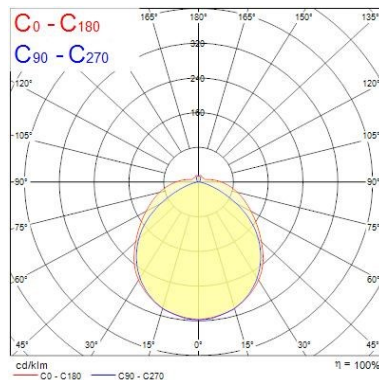

DeltaWing LED - DALI dimmable DELTA WING LED38 DALI 3K 1200 0044882

Max. Luminaires per 10A B Breaker	12
Max. Luminaires per 16A B Breaker	20

Lifetime data

Lifespan L70 B50	100000
Lifespan L80 B20	100000
Lifespan L90 B10	55800

Physical data

Housing colour	White
IP rating	IP44
IK rating	IK08
Diffuser finish	Opal
Diffuser material	PC Polycarbonate
Nominal Product Length (mm)	1218
Nominal Product Width (mm)	200
Nominal Product Height (mm)	85
Weight (kg)	3.4

Packaging

Single packaging type	Carton
Product EAN number	5410288448824
Packaging single length / height (cm)	122.0
Packaging single width (cm)	9.0
Packaging single depth (cm)	22.5
DUN14 (outer)	05410288448824
Units per outer package	1
Packaging outer length / height (cm)	122.0
Packaging outer width (cm)	9.0
Packaging outer depth (cm)	22.5

Safety data

Optimal operating condition (°C)	-10-25

PHOTOMETRY

Distance [m]	Cone diameter [m]	E(0°)	E(C90)	E(C0)
0.5	1.27 1.46	81** 873	55.5* 442	4888 373
1.0	2.53 2.91	81** 145	55.5* 110	1215 93
1.5	3.80 4.37	81** 64	55.5* 49	540 41
2.0	5.06 5.82	81** 38	55.5* 28	304 23
2.5	6.33 7.28	81** 23	55.5* 18	194 14
3.0	7.60 8.73	81** 16	55.5* 12	135 10

Distance [m]   Cone diameter [m]   Illuminance [lx]

— C0 - C180 (Half beam angle: 111.0°)
— C90 - C270 (Half beam angle: 109.4°)