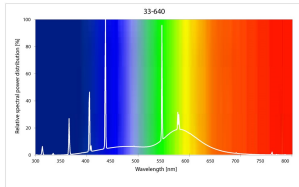

T5 Standard Short

F8W/T5/33-640
0000021

Product features

PRODUCT OVERVIEW

Product name	F8W/T5/33-640
Technology	Fluorescent
Watt (Rated) (W)	7.30
Lamp shape	Tubular shape
Type	T5 Standard Short
Cap/Base	G5
Lamp finish	Frosted/Coated
Fixture rating	Open
General application	Education, Hospitality, Logistics & Industry, Museums & Galleries, Office, Retail, Residential & Consumer
ETIM Class	EC000108
E-number FI	4942351
E-number SE	8356710
E-number Norway	3822411
Luminous flux (lm)	400
Rated lamp efficacy 100h 50Hz at 35°C (lm/W)	55
Colour temperature (K)	4000
Light colour	Cool White
CRI (Ra)	64
Colour Variation Initial (SDCM)	SDCM5
Photobiological Risk Group	Not applicable
Wattage (W)	8.00
Product Voltage (V)	56
Dimmable	Yes
Average life (Nominal) (h)	10000
Product EAN number	5410288000213

PHOTOMETRY

T5 Standard Short
F8W/T5/33-640
0000021

TECHNICAL DRAWINGS