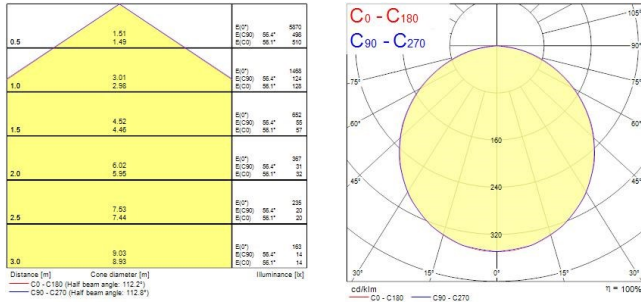

START Panel G4 600x600 START PANEL 600 4000K G4 0047779

TECHNICAL DRAWINGS