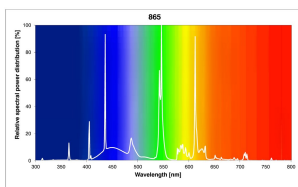

T8 Luxline Plus Special Length

F30W/T8/865
0001078

Product features

- T8 Luxline Plus Special Length

PRODUCT OVERVIEW

Product name	F30W/T8/865
Technology	Fluorescent
Watt (Rated) (W)	30.00
Lamp shape	Tube, double-ended
Type	T8 Luxline Plus Special Length
Cap/Base	G13
Lamp finish	Frosted/Coated
Fixture rating	Open
General application	Education, Hospitality, Logistics & Industry, Museums & Galleries, Office, Retail, Residential & Consumer
ETIM Class	EC000108
E-number SE	8356596
E-number Norway	3801509
Luminous flux (lm)	2300
Colour temperature (K)	6500
Light colour	Daylight
CRI (Ra)	85
Colour Variation Initial (SDCM)	SDCM5
Photobiological Risk Group	Not applicable
Wattage (W)	30.00
Product Voltage (V)	96
Dimmable	Yes
Average life (Nominal) (h)	20000
Product EAN number	5410288010786

PHOTOMETRY

T8 Luxline Plus Special Length
F30W/T8/865
0001078

TECHNICAL DRAWINGS