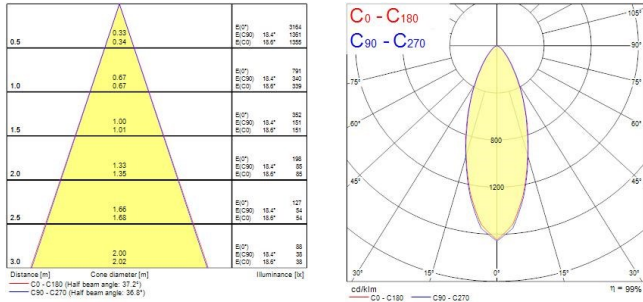

Start eco Spot IP44

START ECO SPOT 480lm 840 IP44 DIM WHT

0005377

Product features

- Integrated LED recessed spotlight, vertical tilt 30°, RAL9016 colour, 480lm, 5.5W, phase dimmable trailing/leading edge, 4000K, 38° degree beam angle, polycarbonate white body, low profile 47mm recessed depth, IP44 from the front, IK03, loop-in/loop-out terminals for fast wiring, 86mm bezel diameter, 68-74mm cutout, clear lens. Additional silver bezel included in the packaging.

PRODUCT OVERVIEW

Product name	START ECO SPOT 480lm 840 IP44 DIM WHT
Technology	LED
Housing	PC Polycarbonate
Mount	Ceiling recessed mounting
Environment	Indoor
General application	Residential & Consumer
ETIM Class	EC001744
Warranty	3 years
Fixture luminous flux (lm)	480
Luminaire efficacy (lm/W)	87
Colour temperature (K)	4000
Light colour	Neutral White
CRI (Ra)	80
Colour Variation Initial (SDCM)	SDCM6
Beam Angle (°)	38
Photobiological Risk Group	RG0
Total power consumption (W)	5.5
Electrical protection	Class II
Dimmable	Yes
Minimum dimming level (%)	10
LED Flickering Rate	Medium (21% - 40%)
Housing colour	White
IP rating	IP44/20
IK rating	IK03
Product EAN number	5410288053776

PHOTOMETRY

Start eco Spot IP44 *START ECO SPOT 480lm 840 IP44 DIM WHT* 0005377

TECHNICAL DRAWINGS