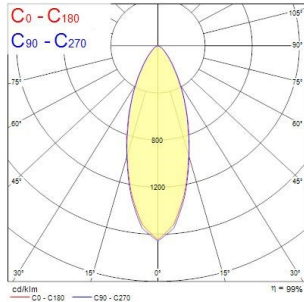

Start eco Spot IP44

START ECO SPOT 480lm 840 IP44 DIM WHT

0005377

Product features

- Integrated LED recessed spotlight, vertical tilt 30°, RAL9016 colour, 480lm, 5.5W, phase dimmable trailing/leading edge, 4000K, 38° degree beam angle, polycarbonate white body, low profile 47mm recessed depth, IP44 from the front, IK03, loop-in/loop-out terminals for fast wiring, 86mm bezel diameter, 68-74mm cutout, clear lens. Additional silver bezel included in the packaging.

PRODUCT OVERVIEW

Product name	START ECO SPOT 480lm 840 IP44 DIM WHT
Technology	LED
Housing	PC Polycarbonate
Mount	Ceiling recessed mounting
Environment	Indoor
General application	Residential & Consumer
ETIM Class	EC001744
Warranty	3 years
Fixture luminous flux (lm)	480
Luminaire efficacy (lm/W)	87
Colour temperature (K)	4000
Light colour	Neutral White
CRI (Ra)	80
Colour Variation Initial (SDCM)	SDCM6
Beam Angle (°)	38
Photobiological Risk Group	RG0
Total power consumption (W)	5.5
Electrical protection	Class II
Dimmable	Yes
Minimum dimming level (%)	10
LED Flickering Rate	Medium (21% - 40%)
Housing colour	White
IP rating	IP44/20
IK rating	IK03
Product EAN number	5410288053776

PHOTOMETRY

Start eco Spot IP44 *START ECO SPOT 480lm 840 IP44 DIM WHT* 0005377

TECHNICAL DRAWINGS