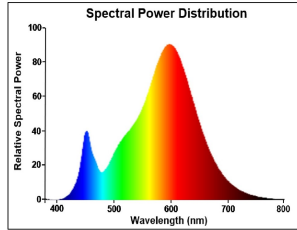

START Flex Low Output

START Flex IP65 827 2450lm
0068130

Product features

- 5 metre IP65 LED reel with pre-attached 3M adhesive type; equipped with 300 LEDs , 24V; 2700K; CRI80; SDCM 3

PRODUCT OVERVIEW

Product name	START Flex IP65 827 2450lm
Technology	LED
Housing	Other
Mount	Other
General application	Hospitality, Retail
ETIM Class	EC002706
E-number FI	4276596
Warranty	5 years
Fixture luminous flux (lm)	2450
Luminaire efficacy (lm/W)	102
Colour temperature (K)	2700
CRI (Ra)	80
Colour Variation Initial (SDCM)	SDCM3
Beam Angle (°)	120
Beam Angle (°)	N/A
Photobiological Risk Group	RG1
Total power consumption (W)	24
Electrical protection	Class III
Dimmable	Yes
Housing colour	Beige
IP rating	IP65
IK rating	IK00
Product EAN number	5410288681306

PHOTOMETRY

START Flex Low Output START Flex IP65 827 2450lm 0068130

Distance [m]	Core diameter [m]	Illuminance [lx]
0.5	1.52 1.35	888 99 73
1.0	2.04 2.70	187 14 18
1.5	4.57 4.05	74 6 9
2.0	6.09 5.41	42 4
2.5	7.61 6.76	27 2 3
3.0	9.13 8.11	19 2 3

Distance [m] Core diameter [m] Illuminance [lx]
 — C0 - C180 (Half beam angle: 107.9°)
 — C90 - C270 (Half beam angle: 113.4°)

TECHNICAL DRAWINGS