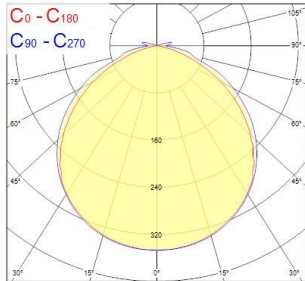

START Flex Low Output

START Flex IP65 827 2450lm
0068130

Product features

- 5 metre IP65 LED reel with pre-attached 3M adhesive type; equipped with 300 LEDs , 24V; 2700K; CRI80; SDCM 3

PRODUCT OVERVIEW

Product name	START Flex IP65 827 2450lm
Technology	LED
Housing	Other
Mount	Other
General application	Hospitality, Retail
ETIM Class	EC002706
E-number FI	4276596
Warranty	5 years
Fixture luminous flux (lm)	2450
Luminaire efficacy (lm/W)	102
Colour temperature (K)	2700
CRI (Ra)	80
Colour Variation Initial (SDCM)	SDCM3
Beam Angle (°)	120
Beam Angle (°)	N/A
Photobiological Risk Group	RG1
Total power consumption (W)	24
Electrical protection	Class III
Dimmable	Yes
Housing colour	Beige
IP rating	IP65
IK rating	IK00
Product EAN number	5410288681306

PHOTOMETRY

START Flex Low Output START Flex IP65 827 2450lm 0068130

Distance [m]	Core diameter [m]	Illuminance [lx]
0.5	1.52 1.35	888 99 73
1.0	2.04 2.70	187 14 18
1.5	4.57 4.05	74 6 9
2.0	6.09 5.41	42 4
2.5	7.61 6.76	27 2 3
3.0	9.13 8.11	19 2 3

Distance [m] Core diameter [m] Illuminance [lx]
 — C0 - C180 (Half beam angle: 107.9°)
 — C90 - C270 (Half beam angle: 113.4°)

TECHNICAL DRAWINGS