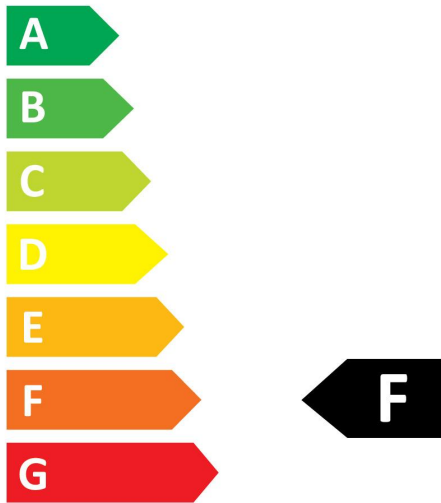

START Flex Low Output
START Flex IP65 827 2450lm
0068130

24
kWh/1000h

2019/2015