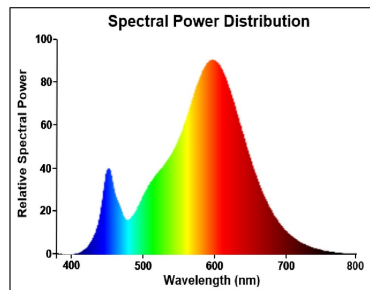

START Flex Low Output

START Flex IP65 827 2450lm
0068130

Packaging single width (cm)	22.5
Packaging single depth (cm)	3.0
DUN14 (outer)	15410288681303
Units per outer package	20
Packaging outer length / height (cm)	49.0
Packaging outer width (cm)	35.0
Packaging outer depth (cm)	24.0

Safety data

Optimal operating condition (°C)	-20-40

PHOTOMETRY

Distance [m]	Cone diameter [m]	E(0°)	E(C90)	E(C0)	Illuminance [lx]
0.5	1.52 1.35	666	98	70	
1.0	3.04 2.70	167	14	18	
1.5	4.57 4.05	74	6	8	
2.0	6.09 5.41	42	3	4	
2.5	7.61 6.76	27	2	3	
3.0	9.13 8.11	19	1	2	

Distance [m]   Cone diameter [m]   Illuminance [lx]

— C0 - C180 (Half beam angle: 107.0°)

— C90 - C270 (Half beam angle: 112.4°)

TECHNICAL DRAWINGS