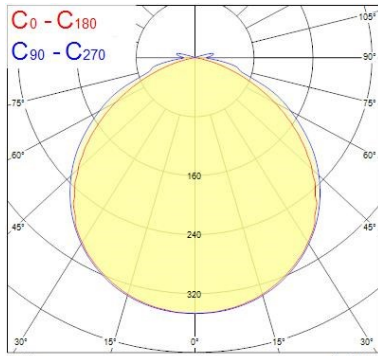

### Optical data

Fixture luminous flux (lm)	2450
Luminaire efficacy (lm/W)	102
Colour temperature (K)	2700
CRI (Ra)	80
Colour Variation Initial (SDCM)	SDCM3
Beam Angle (°)	120
Beam Angle (°)	N/A
Distribution type	Symmetric
Photobiological Risk Group	RG1

### Physical data

Housing colour	Beige
IP rating	IP65
IK rating	IK00
Diffuser material	Silicone
Nominal Product Length (mm)	5000
Nominal Product Width (mm)	10
Nominal Product Height (mm)	4
Weight (kg)	0.1

## START Flex Low Output

START Flex IP65 827 2450lm  
0068130

Packaging single width (cm)	22.5
Packaging single depth (cm)	3.0
DUN14 (outer)	15410288681303
Units per outer package	20
Packaging outer length / height (cm)	49.0
Packaging outer width (cm)	35.0
Packaging outer depth (cm)	24.0

## PHOTOMETRY

Distance [m]	Cone diameter [m]	E(0°)	E(C90)	E(C0)	Illuminance [lx]
0.5	1.52 1.35	666	98	70	
1.0	3.04 2.70	167	14	18	
1.5	4.57 4.05	74	6	8	
2.0	6.09 5.41	42	3	4	
2.5	7.61 6.76	27	2	3	
3.0	9.13 8.11	19	1	2	