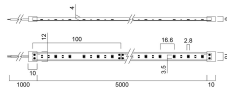

TECHNICAL DRAWINGS