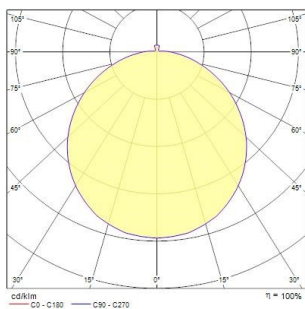

PHOTOMETRY

Distance [m]	Cone diameter [m]	Beam diameter [m]	Beam diameter [ft]	Illuminance [lx]
0.5	1.56	1.56	5.12	208
1.0	3.13	3.13	10.24	51
1.5	4.69	4.69	15.36	23
2.0	6.25	6.25	20.48	13
2.5	7.82	7.82	25.60	8
3.0	9.38	9.38	30.72	5

Distance [m] Cone diameter [m] Illuminance [lx]
 C0 - C180 (half beam angle: 114.8°)

TECHNICAL DRAWINGS

Brio IP65 LED

BRIO IP55 LED 4k Emergency Black

4054957