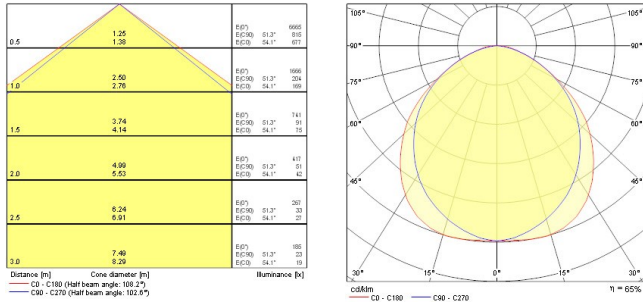

Sylmaster T8 PA Louvre - Electronic Ballast T26 2x36W G13 0055115

TECHNICAL DRAWINGS