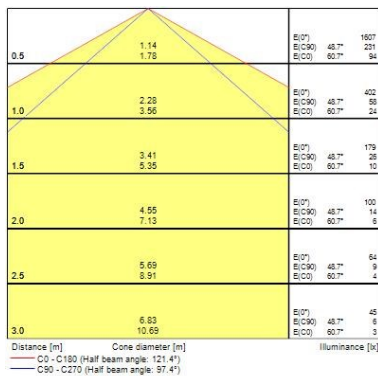

Lifetime data

Lifespan L70 B50	60000
Lifespan L70 B10	60000
Lifespan L80 B50	60000
Lifespan L80 B10	49000
Lifespan L90 B50	35000

Physical data

Housing colour	Transparent
IP rating	IP66
IK rating	IK06
Diffuser material	PMMA Acrylic
Nominal Product Length (mm)	700
Nominal Product Width (mm)	112
Nominal Product Height (mm)	112
Weight (kg)	1.7

Sylproof Tubular LED - Electronic

Sylproof Tubular LED 1X600 EB WW
0047586

Packaging

Single packaging type	Carton
Product EAN number	5410288475868
Packaging single length / height (cm)	70.0
Packaging single width (cm)	13.0
Packaging single depth (cm)	13.0
DUN14 (outer)	05410288475868
Units per outer package	1
Packaging outer length / height (cm)	70.0
Packaging outer width (cm)	13.0
Packaging outer depth (cm)	13.0

Safety data

Optimal operating condition (°C)	-20-25
----------------------------------	--------

PHOTOMETRY

TECHNICAL DRAWINGS