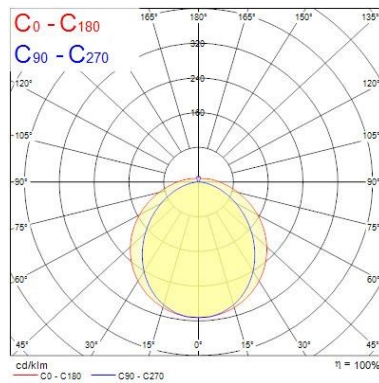

Lifetime data

Lifespan L70 B50	60000
Lifespan L70 B10	60000
Lifespan L80 B50	60000
Lifespan L80 B10	49000
Lifespan L90 B50	35000

Physical data

Housing colour	Transparent
IP rating	IP66
IK rating	IK06
Diffuser material	PMMA Acrylic
Nominal Product Length (mm)	700
Nominal Product Width (mm)	112
Nominal Product Height (mm)	112
Weight (kg)	1.7

Sylproof Tubular LED - Electronic

Sylproof Tubular LED 1X600 EB WW
0047586

Packaging

Single packaging type	Carton
Product EAN number	5410288475868
Packaging single length / height (cm)	70.0
Packaging single width (cm)	13.0
Packaging single depth (cm)	13.0
DUN14 (outer)	05410288475868
Units per outer package	1
Packaging outer length / height (cm)	70.0
Packaging outer width (cm)	13.0
Packaging outer depth (cm)	13.0

Safety data

Optimal operating condition (°C)	-20-25
----------------------------------	--------

PHOTOMETRY

TECHNICAL DRAWINGS