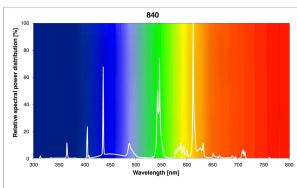

T8 Luxline Plus Special Length

F30W/T8/840
0001080

Product features

PRODUCT OVERVIEW

Product name	F30W/T8/840
Technology	Fluorescent
Watt (Rated) (W)	30.00
Lamp shape	Tube, double-ended
Type	T8 Luxline Plus Special Length
Cap/Base	G13
Lamp finish	Frosted/Coated
Fixture rating	Open
General application	Education, Hospitality, Logistics & Industry, Museums & Galleries, Office, Retail, Residential & Consumer
ETIM Class	EC000108
E-number SE	8356594
E-number Norway	3801508
Luminous flux (lm)	2400
Colour temperature (K)	4000
Light colour	Cool White
CRI (Ra)	85
Colour Variation Initial (SDCM)	SDCM5
Photobiological Risk Group	Not applicable
Wattage (W)	30.00
Product Voltage (V)	96
Dimmable	Yes
Average life (Nominal) (h)	20000
Product EAN number	5410288010809

PHOTOMETRY

T8 Luxline Plus Special Length
F30W/T8/840
0001080

TECHNICAL DRAWINGS