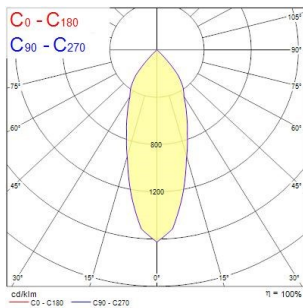

PRODUCT OVERVIEW

Product name	MYRIAD PENDANT 3000K REMOTE GEAR PHASE DIM WHITE
Technology	LED
Mount	Ceiling surface mounting
Environment	Indoor
General application	Hospitality, Office, Retail, Residential & Consumer
ETIM Class	EC001743
Warranty	5 years
Fixture luminous flux (lm)	1114
Luminaire efficacy (lm/W)	111.4
LOR (%)	100
Colour temperature (K)	3000
Light colour	Warm White
CRI (Ra)	80
Colour Variation Initial (SDCM)	SDCM3
Beam Angle (°)	30

PHOTOMETRY

Distance [m]	Cone diameter [m]	E ₀ [lx]	E ₁₀ [lx]	E ₅₀ [lx]
0.5	0.33	7241	1810	303
1.0	0.67	1810	715	121
1.5	1.00	806	348	58
2.0	1.34	403	194	30
2.5	1.67	200	124	18
3.0	2.01	101	58	10

Distance [m] Cone diameter [m]
C0 - C180 (Half beam angle: 37.0°)