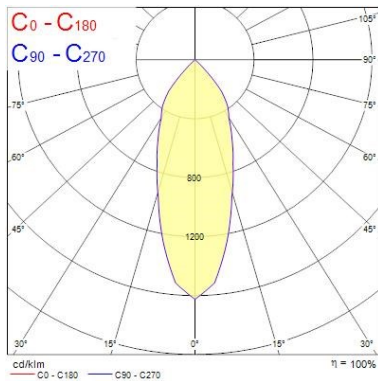

Myriad Pendant White - Remote Gear

MYRIAD PENDANT 3000K REMOTE GEAR PHASE DIM WHITE
2049585

IP rating	IP20
IK rating	IK02
Nominal Product Length (mm)	75
Nominal Product Width (mm)	75
Nominal Product Height (mm)	129
Nominal Product Diameter (mm)	75
Max. Lamp Diameter (mm) - D	75
Weight (kg)	0.45

Packaging

Single packaging type	Carton
Product EAN number	5025768495856
Packaging single length / height (cm)	17.5
Packaging single width (cm)	15.0
Packaging single depth (cm)	17.5
Units per outer package	1
Packaging outer length / height (cm)	17.5
Packaging outer width (cm)	15.0
Packaging outer depth (cm)	17.5

PHOTOMETRY

Distance [m]	Cone diameter [m]	E₀ [lx]	E₁ [lx]	E₂ [lx]
0.5	0.33	7241	1810	710
1.0	0.67	1810	452	178
1.5	1.00	805	201	81
2.0	1.34	452	113	45
2.5	1.67	290	72	28
3.0	2.01	201	51	20

Distance [m] Cone diameter [m] Illuminance [lx]
C0 - C180 (Half beam angle: 37.9°)

TECHNICAL DRAWINGS