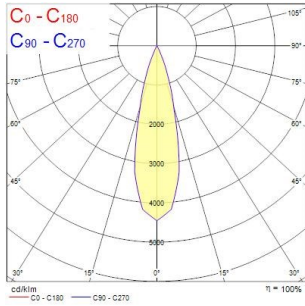

Myriad Adjustable Round - White with White bezel

MYRIAD ADJ ROUND WHITE 3000K PHDIM WHITE BEZ
2056208

Product features

- The Myriad Adjustable Round recessed spotlight is a high efficient accent downlight, fixture color RAL 9016 - Traffic white / Bezel, correlated colour temperature of 3000K, color rendering index Ra85, fixture lumen 702lm, total power consumption 10W, luminaire efficacy 70 lm/W, nominal light beam angle 24°, mains voltage 230-240V~ AC, control technology type: leading edge/trailing edge phase dim, product length 76mm, width 76mm, height 115mm, cut-out dimension 76mm, IP rating IP20, 5 years warranty.

PHOTOMETRY

Myriad Adjustable Round - White with White bezel MYRIAD ADJ ROUND WHITE 3000K PHDIM WHITE BEZ 2056208

0.5	0.23	E(0°) E(C0)	132°	12603 9525
1.0	0.47	E(0°) E(C0)	132°	3126 1409
1.5	0.70	E(0°) E(C0)	132°	1389 647
2.0	0.94	E(0°) E(C0)	132°	751 354
2.5	1.17	E(0°) E(C0)	132°	602 293
3.0	1.41	E(0°) E(C0)	132°	547 262

Distance [m] Cone diameter [m] Illuminance [lx]

C0 - C180 (Half beam angle: 26.4°)

TECHNICAL DRAWINGS