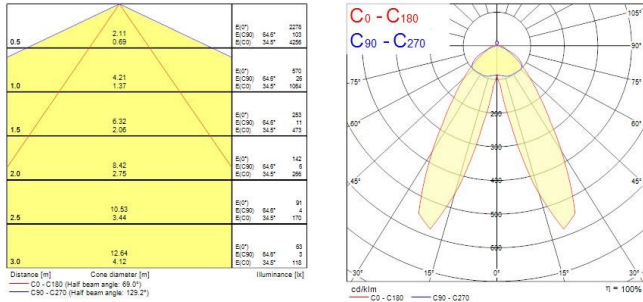

Syl-Line electrical unit SYL-LINE GT3R 4K DALI DASY WH 0042132

TECHNICAL DRAWINGS