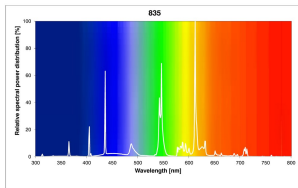

## PRODUCT OVERVIEW

Product name	F58W/T8/835
Technology	Fluorescent
Watt (Rated) (W)	58.00
Lamp shape	Tube, double-ended
Type	T8 Luxline Plus
Cap/Base	G13
Lamp finish	Frosted/Coated
Fixture rating	Open
General application	Education, Hospitality, Logistics & Industry, Museums & Galleries, Office, Retail, Residential & Consumer
ETIM Class	EC000108
E-number FI	4940735
E-number SE	8356614
Luminous flux (lm)	5200
Colour temperature (K)	3500
Light colour	White
CRI (Ra)	85
Colour Variation Initial (SDCM)	SDCM5
Photobiological Risk Group	Not applicable
Wattage (W)	58.00
Product Voltage (V)	110
Dimmable	Yes
Average life (Nominal) (h)	20000
Product EAN number	5410288013947

## PHOTOMETRY