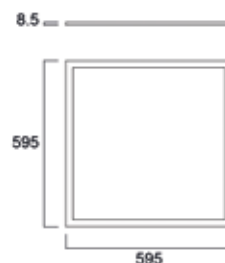

The range includes 600x600, 625x625, 1200x300 and 1200x600 modules. High efficacy (129 lm/W), UGR<19 compliant and DALI versions are also available. Edge-lit LED technology allows the panel to be

lightweight and thin. The optical design ensures a consistent uniform output through the luminaire creating a comforting, non-hard light source.

0046600 - Emergency Pack Standard 6V-55V

Dimensions (mm)

START Panel Flat
600x600

START Panel Flat
625x625

START Panel Flat
1200x300

START Panel Flat
1200x600

START eco Panel Flat
600x600

START eco Panel Flat
625x625