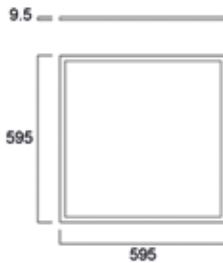

Dimensions (mm)

START Panel Flat
600x600