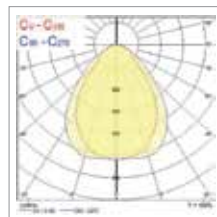

START Panel Flat UGR19

*Not applies to eco, DALI and SylSmart SSC version