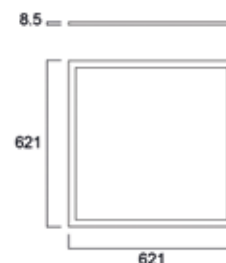

The range includes 600x600, 625x625, 1200x300 and 1200x600 modules. High efficacy (129 lm/W), UGR<19 compliant and DALI versions are also available. Edge-lit LED technology allows the panel to be

lightweight and thin. The optical design ensures a consistent uniform output through the luminaire creating a comforting, non-hard light source.

0047517 - START Panel Flat Suspension Kit

0047416 - START Panel Flat Plasterboard Ceiling Frame 600x600

3036809 - START Panel Flat Surface Mounting Frame 600x600

0047265 - START Panel Flat 600x600 Surface Mounting Kit G2

0046600 - Emergency Pack Standard 6V-55V

Dimensions (mm)

START Panel Flat
600x600

START Panel Flat
625x625

START Panel Flat
1200x300

START Panel Flat
1200x600

START eco Panel Flat
600x600

START eco Panel Flat
625x625