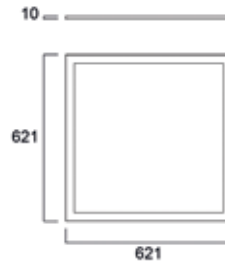

START Panel Flat
625x625