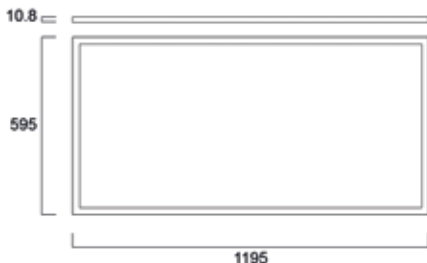

The range includes 600x600, 625x625, 1200x300 and 1200x600 modules. High efficacy (129 lm/W), UGR<19 compliant and DALI versions are also available. Edge-lit LED technology allows the panel to be

lightweight and thin. The optical design ensures a consistent uniform output through the luminaire creating a comforting, non-hard light source.

0046600 - Emergency Pack Standard 6V-55V

Dimensions (mm)

START Panel Flat
600x600

START Panel Flat
625x625

START Panel Flat
1200x300

START Panel Flat
1200x600

START eco Panel Flat
600x600

START eco Panel Flat
625x625