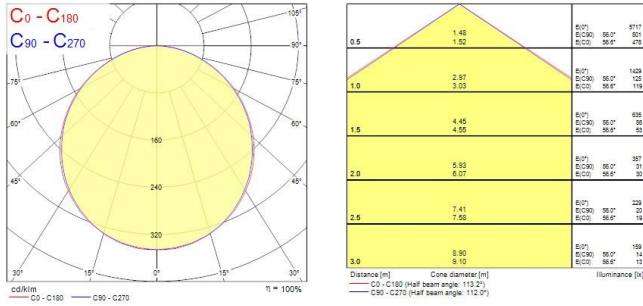

START Panel Flat 600x600

START Panel Flat 600x600 HE 4300Lm 830
0047214

TECHNICAL DRAWINGS