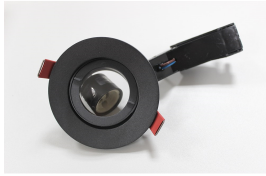

## Inset Trend 75 Swing IP44 Outdoor INSET TREND SW IP44 OUTD AN EX LMP 3099390

### Product features

- 75mm cut out. 2 x 25° Tilt. Round bezel.

### PRODUCT OVERVIEW

Product name	INSET TREND SW IP44 OUTD AN EX LMP
Technology	LED/Halogen
Cap/Base	GU10
Housing	Aluminium
Mount	Ceiling recessed mounting
Environment	Indoor
General application	Hospitality, Residential & Consumer
ETIM Class	EC001744
E-number FI	4271331
E-number SE	7463930
Warranty	3 years
LOR (%)	Dependent on lamp
Electrical protection	Class II
Housing colour	Anthracite
IP rating	IP44/20
IK rating	IK02
Product EAN number	8711971993902
Light source included	N/A - Not Applicable