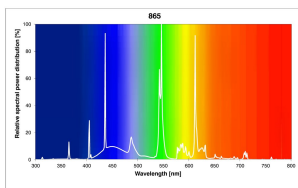

PHOTOMETRY