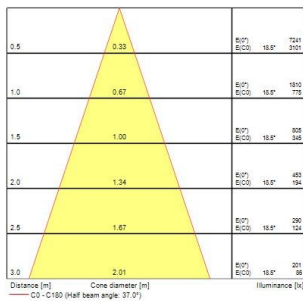

Myriad Pendant Silver - Remote Gear

MYRIAD PENDANT 3000K REMOTE GEAR DALI SILVER
2049592

Electrical protection	Class II
Control gear mounting	Remote
Dimmable	Yes
Housing colour	Silver
IP rating	IP20
IK rating	IK02
Product EAN number	5025768495924

PHOTOMETRY

TECHNICAL DRAWINGS