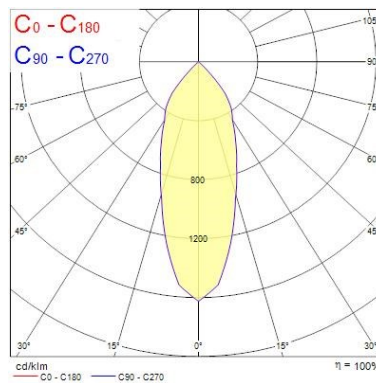

Myriad Pendant Silver - Remote Gear

MYRIAD PENDANT 3000K REMOTE GEAR DALI SILVER
2049592

IK rating	IK02
Nominal Product Length (mm)	75
Nominal Product Width (mm)	75
Nominal Product Height (mm)	129
Nominal Product Diameter (mm)	75
Max. Lamp Diameter (mm) - D	75
Weight (kg)	0.45

Packaging

Single packaging type	Carton
Product EAN number	5025768495924
Packaging single length / height (cm)	17.5
Packaging single width (cm)	15.0
Packaging single depth (cm)	17.5
Units per outer package	1
Packaging outer length / height (cm)	17.5
Packaging outer width (cm)	15.0
Packaging outer depth (cm)	17.5

PHOTOMETRY

TECHNICAL DRAWINGS