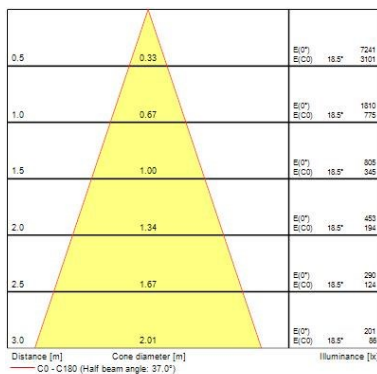

Myriad Pendant Silver - Remote Gear

MYRIAD PENDANT 3000K REMOTE GEAR DALI SILVER
2049592

IK rating	IK02
Nominal Product Length (mm)	75
Nominal Product Width (mm)	75
Nominal Product Height (mm)	129
Nominal Product Diameter (mm)	75
Max. Lamp Diameter (mm) - D	75
Weight (kg)	0.45

Packaging

Single packaging type	Carton
Product EAN number	5025768495924
Packaging single length / height (cm)	17.5
Packaging single width (cm)	15.0
Packaging single depth (cm)	17.5
Units per outer package	1
Packaging outer length / height (cm)	17.5
Packaging outer width (cm)	15.0
Packaging outer depth (cm)	17.5

PHOTOMETRY

TECHNICAL DRAWINGS