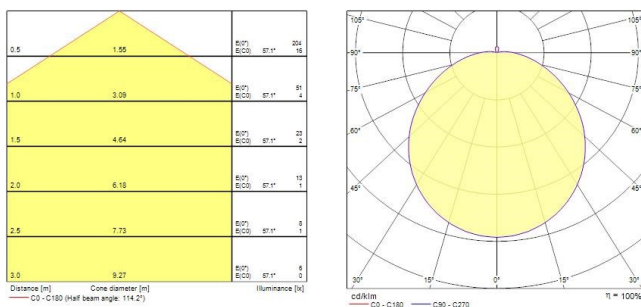

Brio IP65 LED

BRIO IP55 LED 4k DALI Emergency White
4054951

PRODUCT OVERVIEW

Product name	BRIO IP55 LED 4k DALI Emergency White
Technology	LED
Housing	Aluminium
Mount	Wall surface mounted
Environment	Exterior|Interior
General application	Education, Logistics & Industry, Museums & Galleries, Office
Colour temperature (K)	4000
Control gear mounting	Integral
Housing colour	White
IP rating	IP55
IK rating	IK10
Product EAN number	5026524549516

PHOTOMETRY

TECHNICAL DRAWINGS