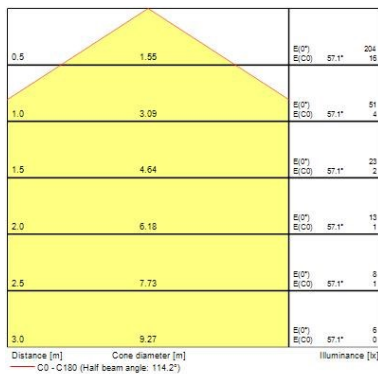

Brio IP65 LED

BRIO IP55 LED 4k DALI Emergency White
4054951

Physical data

Housing colour	White
IP rating	IP55
IK rating	IK10
Diffuser finish	Opal
Diffuser material	PC Polycarbonate
Reflector finish	White
Nominal Product Length (mm)	408
Nominal Product Width (mm)	358
Weight (kg)	3.2

Packaging

Single packaging type	Carton
Product EAN number	5026524549516
Packaging single length / height (cm)	50.0
Packaging single width (cm)	50.0
Packaging single depth (cm)	20.0
Units per outer package	1
Packaging outer length / height (cm)	50.0
Packaging outer width (cm)	50.0
Packaging outer depth (cm)	20.0

PHOTOMETRY