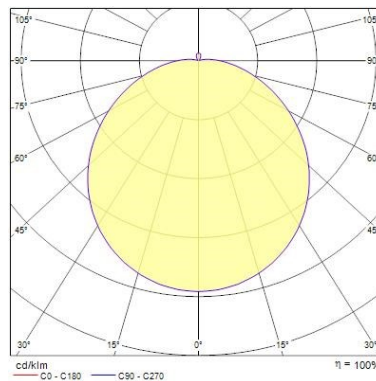

Brio IP65 LED

BRIO IP55 LED 4k DALI Emergency White
4054951

Physical data

Housing colour	White
IP rating	IP55
IK rating	IK10
Diffuser finish	Opal
Diffuser material	PC Polycarbonate
Reflector finish	White
Nominal Product Length (mm)	408
Nominal Product Width (mm)	358
Weight (kg)	3.2

Packaging

Single packaging type	Carton
Product EAN number	5026524549516
Packaging single length / height (cm)	50.0
Packaging single width (cm)	50.0
Packaging single depth (cm)	20.0
Units per outer package	1
Packaging outer length / height (cm)	50.0
Packaging outer width (cm)	50.0
Packaging outer depth (cm)	20.0

PHOTOMETRY