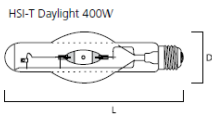

TECHNICAL DRAWINGS

HSI-T Daylight	250W	400W
L	257	285
D	48	63