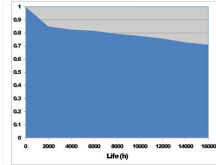

LUMEN MAINTENANCE