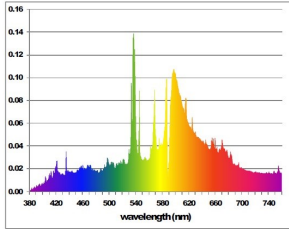

CMI-T
CMI-T 35W/WDL UVS
0020365

LAMP SPECTRUM