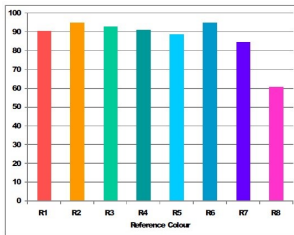

COLOUR RENDERING