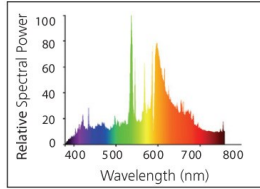

CMI-T
CMI-T 35W/WDL UVS
0020365

CMI 3000K

TECHNICAL DRAWINGS