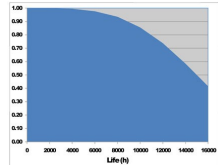

TECHNICAL DRAWINGS

SURVIVAL RATE