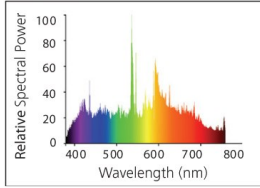

CMI-T
CMI-T 35W/WDL UVS
0020365

CMI 4200K

TECHNICAL DRAWINGS