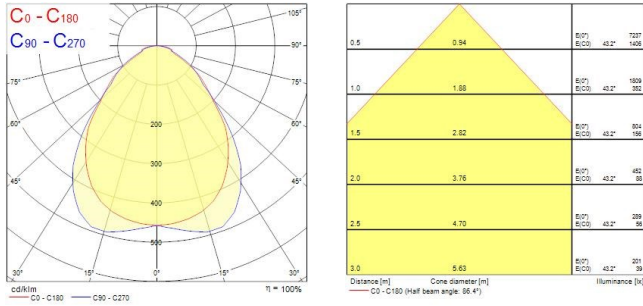

START Panel Flat UGR19 600x600

START Panel Flat UGR19 600x600 DALI 4000Lm 830
0047203

TECHNICAL DRAWINGS