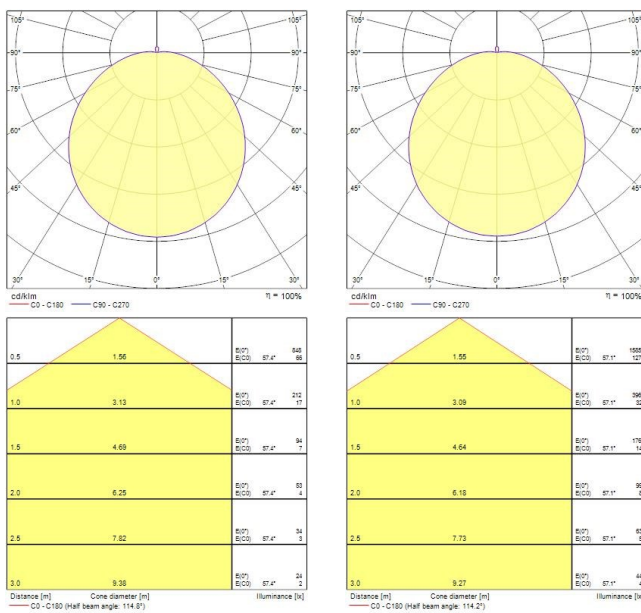

Brio IP65 LED

BRIO IP55 LED 3k DALI Silver
4054942

PRODUCT OVERVIEW

Product name	BRIO IP55 LED 3k DALI Silver
Technology	LED
Housing	Aluminium
Mount	Wall surface mounted
Environment	Exterior|Interior
General application	Education, Logistics & Industry, Museums & Galleries, Office
Colour temperature (K)	3000
Control gear mounting	Integral
Housing colour	Silver
IP rating	IP55
IK rating	IK10
Product EAN number	5026524549424

PHOTOMETRY