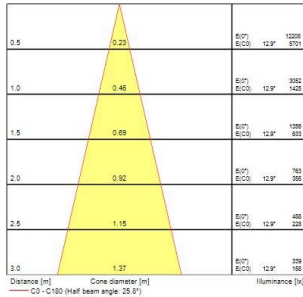

Myriad Adjustable Square - White with White bezel MYRIAD ADJ SQUARE WHITE 4000K PHDIM WHITE BEZ 2056228

TECHNICAL DRAWINGS