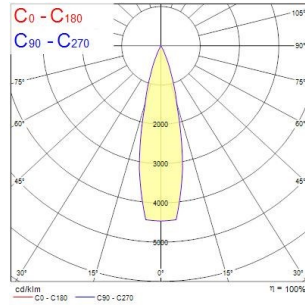

Myriad Adjustable Square - White with White bezel MYRIAD ADJ SQUARE WHITE 4000K PHDIM WHITE BEZ 2056228

TECHNICAL DRAWINGS