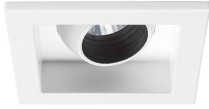

Myriad Adjustable Square - White with White bezel

MYRIAD ADJ SQUARE WHITE 4000K PHDIM WHITE BEZ
2056228

Product features

- The Myriad Adjustable Square recessed spotlight is a high efficient accent downlight, fixture color RAL 9016 - Traffic white / Bezel, correlated colour temperature of 4000K, color rendering index Ra105, fixture lumen 684lm, total power consumption 10W, luminaire efficacy 68 lm/W, nominal light beam angle 24°, mains voltage 230-240V~ AC, control technology type: leading edge/trailing edge phase dim, product length 76mm, width 76mm, height 115mm, cut-out dimension 72x72mm, IP rating IP20, 5 years warranty.

PRODUCT OVERVIEW

Product name	MYRIAD ADJ SQUARE WHITE 4000K PHDIM WHITE BEZ
Technology	LED
Housing	PC Polycarbonate
Mount	Ceiling recessed mounting
Environment	Indoor
General application	Hospitality, Office, Retail, Residential & Consumer
ETIM Class	EC001744
E-number FI	4278843
Warranty	5 years
Fixture luminous flux (lm)	684
Luminaire efficacy (lm/W)	68
LOR (%)	100
Colour temperature (K)	4000
Light colour	Neutral White
CRI (Ra)	90
Colour Variation Initial (SDCM)	SDCM3
Beam Angle (°)	24
Photobiological Risk Group	RG1
Total power consumption (W)	10
Electrical protection	Class II
Control gear mounting	Remote
Housing colour	White
IP rating	IP20
IK rating	IK02
Product EAN number	5025768562282

PHOTOMETRY

Myriad Adjustable Square - White with White bezel MYRIAD ADJ SQUARE WHITE 4000K PHDIM WHITE BEZ 2056228

TECHNICAL DRAWINGS