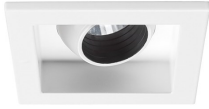

## Myriad Adjustable Square - White with White bezel

MYRIAD ADJ SQUARE WHITE 4000K PHDIM WHITE BEZ  
2056228

### Product features

- The Myriad Adjustable Square recessed spotlight is a high efficient accent downlight, fixture color RAL 9016 - Traffic white / Bezel, correlated colour temperature of 4000K, color rendering index Ra105, fixture lumen 684lm, total power consumption 10W, luminaire efficacy 68 lm/W, nominal light beam angle 24°, mains voltage 230-240V~ AC, control technology type: leading edge/trailing edge phase dim, product length 76mm, width 76mm, height 115mm, cut-out dimension 72x72mm, IP rating IP20, 5 years warranty.

### PRODUCT OVERVIEW

Product name	MYRIAD ADJ SQUARE WHITE 4000K PHDIM WHITE BEZ
Technology	LED
Housing	PC Polycarbonate
Mount	Ceiling recessed mounting
Environment	Indoor
General application	Hospitality, Office, Retail, Residential & Consumer
ETIM Class	EC001744
E-number FI	4278843
Warranty	5 years
Fixture luminous flux (lm)	684
Luminaire efficacy (lm/W)	68
LOR (%)	100
Colour temperature (K)	4000
Light colour	Neutral White
CRI (Ra)	90
Colour Variation Initial (SDCM)	SDCM3
Beam Angle (°)	24
Photobiological Risk Group	RG1
Total power consumption (W)	10
Electrical protection	Class II
Control gear mounting	Remote
Housing colour	White
IP rating	IP20
IK rating	IK02
Product EAN number	5025768562282