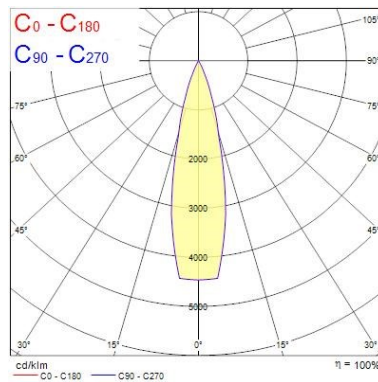

### Optical data

Fixture luminous flux (lm)	684
Luminaire efficacy (lm/W)	68
LOR (%)	100
Colour temperature (K)	4000
Light colour	Neutral White
CRI (Ra)	90
Colour Variation Initial (SDCM)	SDCM3
Adjustable chromaticity	N
Beam Angle (°)	24
Distribution type	Symmetric
Photobiological Risk Group	RG1

### Physical data

Housing colour	White
IP rating	IP20
IK rating	IK02
Nominal Product Width (mm)	76
Nominal Product Height (mm)	115
Weight (kg)	0.38
Recessed Depth (mm)	115

## Myriad Adjustable Square - White with White bezel

*MYRIAD ADJ SQUARE WHITE 4000K PHDIM WHITE BEZ*  
2056228

Packaging single depth (cm)	17.5
DUN14 (outer)	05025768562282
Units per outer package	1
Packaging outer length / height (cm)	17.5
Packaging outer width (cm)	15.0
Packaging outer depth (cm)	17.5

Distance [m]      Cone diameter [m]      Illuminance [lx]

— C0 - C180 (Half beam angle: 25.5°)