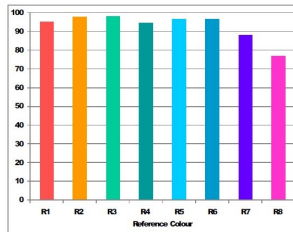

### PHOTOMETRY

LAMP SPECTRUM

COLOUR RENDERING