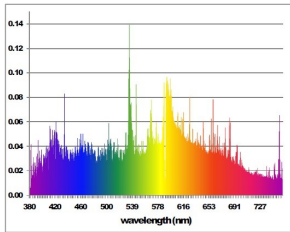

## PRODUCT OVERVIEW

Product name	CMI-T 35W/NDL UVS
Technology	HID
Watt (Rated) (W)	39
Lamp shape	Tubular shape
Type	CMI-T
Cap/Base	G12
Lamp finish	Clear
Fixture rating	Enclosed
General application	Education, Hospitality, Logistics & Industry, Museums & Galleries, Office, Retail
ETIM Class	EC000037
E-number FI	4844404
E-number SE	8359033
E-number Norway	3800941
Luminous flux (lm)	3750
Colour temperature (K)	4200
Light colour	Cool White Deluxe
CRI (Ra)	91
Wattage (W)	35.00
Product Voltage (V)	75

### PHOTOMETRY

LAMP SPECTRUM

COLOUR RENDERING