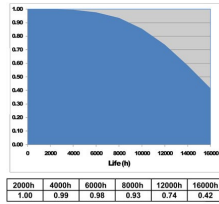

TECHNICAL DRAWINGS

SURVIVAL RATE