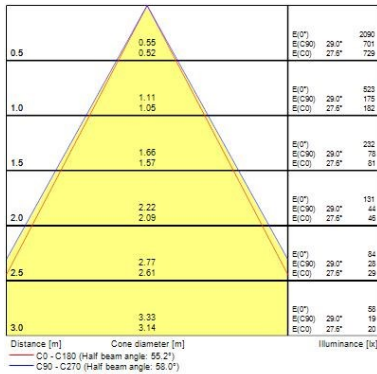

Syl-Line electrical unit SYL-LINE GT3R 4K NR SI EM 0042156

Packaging

Single packaging type	Carton
Product EAN number	5410288421568
Packaging single length / height (cm)	171.0
Packaging single width (cm)	8.0
Packaging single depth (cm)	4.0
DUN14 (outer)	15410288421565
Units per outer package	1
Packaging outer length / height (cm)	171.0
Packaging outer width (cm)	8.0
Packaging outer depth (cm)	4.0

PHOTOMETRY

TECHNICAL DRAWINGS