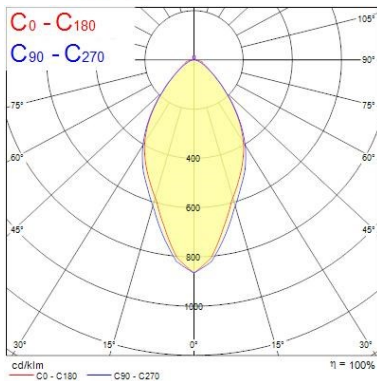

Syl-Line electrical unit SYL-LINE GT3R 4K NR SI EM 0042156

Packaging

Single packaging type	Carton
Product EAN number	5410288421568
Packaging single length / height (cm)	171.0
Packaging single width (cm)	8.0
Packaging single depth (cm)	4.0
DUN14 (outer)	15410288421565
Units per outer package	1
Packaging outer length / height (cm)	171.0
Packaging outer width (cm)	8.0
Packaging outer depth (cm)	4.0

PHOTOMETRY

TECHNICAL DRAWINGS