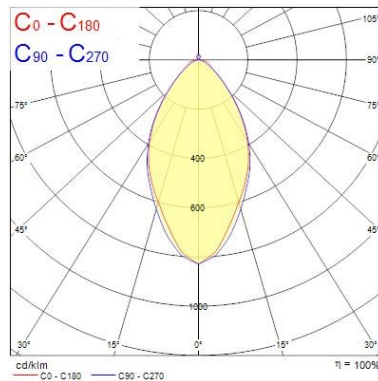

Syl-Line electrical unit SYL-LINE GT3R 4K NR SI EM 0042156

Packaging

Single packaging type	Carton
Product EAN number	5410288421568
Packaging single length / height (cm)	171.0
Packaging single width (cm)	8.0
Packaging single depth (cm)	4.0
DUN14 (outer)	15410288421565
Units per outer package	1
Packaging outer length / height (cm)	171.0
Packaging outer width (cm)	8.0
Packaging outer depth (cm)	4.0

PHOTOMETRY

TECHNICAL DRAWINGS