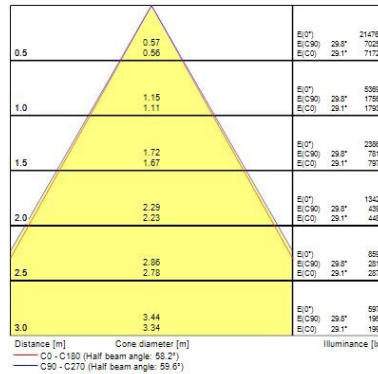

Syl-Line electrical unit SYL-LINE GT3R 4K NR SI EM 0042156

Packaging

Single packaging type	Carton
Product EAN number	5410288421568
Packaging single length / height (cm)	171.0
Packaging single width (cm)	8.0
Packaging single depth (cm)	4.0
DUN14 (outer)	15410288421565
Units per outer package	1
Packaging outer length / height (cm)	171.0
Packaging outer width (cm)	8.0
Packaging outer depth (cm)	4.0

PHOTOMETRY

TECHNICAL DRAWINGS