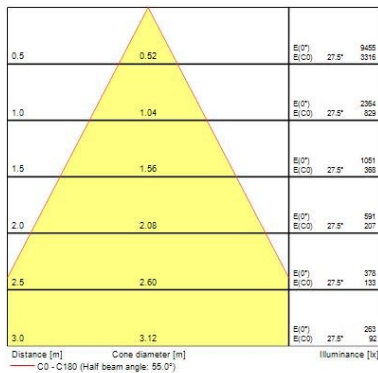

Beacon LED

BEACON 93CRI 4K WIDE BEAM L3 ON-BOARD DIM WHITE
2059649

Lifespan L90 B20	36000
Lifespan L90 B10	33000

Physical data

Housing colour	White
IP rating	IP20
IK rating	IK02
Nominal Product Width (mm)	130
Nominal Product Height (mm)	190
Nominal Product Diameter (mm)	80
Weight (kg)	0.7

Packaging

Single packaging type	Carton
Product EAN number	5025768596492
Packaging single length / height (cm)	16.0
Packaging single width (cm)	17.6
Packaging single depth (cm)	18.2
DUN14 (outer)	05025768596492
Units per outer package	1
Packaging outer length / height (cm)	16.0
Packaging outer width (cm)	17.6
Packaging outer depth (cm)	18.2

PHOTOMETRY

TECHNICAL DRAWINGS