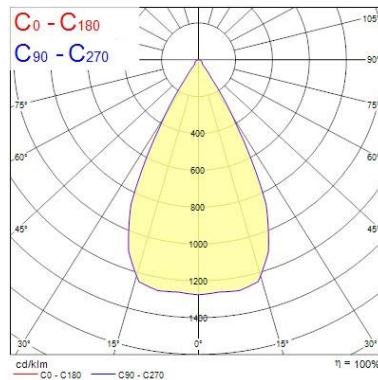

Beacon LED

BEACON 93CRI 4K WIDE BEAM L3 ON-BOARD DIM WHITE
2059649

Lifespan L90 B20	36000
Lifespan L90 B10	33000

Physical data

Housing colour	White
IP rating	IP20
IK rating	IK02
Nominal Product Width (mm)	130
Nominal Product Height (mm)	190
Nominal Product Diameter (mm)	80
Weight (kg)	0.7

Packaging

Single packaging type	Carton
Product EAN number	5025768596492
Packaging single length / height (cm)	16.0
Packaging single width (cm)	17.6
Packaging single depth (cm)	18.2
DUN14 (outer)	05025768596492
Units per outer package	1
Packaging outer length / height (cm)	16.0
Packaging outer width (cm)	17.6
Packaging outer depth (cm)	18.2

PHOTOMETRY

TECHNICAL DRAWINGS