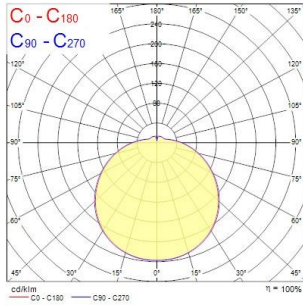

START eco Surface IP44

START ECO SURFACE IP44 2000LM 830

0043117

Product features

- Ceiling / wall luminaire with integrated LED. Perfect solution for hallways, circulation spaces or foyer. Even and uniform light distribution with a halo lighting effect on the wall surface. Body Size diameter 360mm. Power 24W, output 2000 lumens. Supplied with LED driver (non-dimmable). IK03 PC diffuser. Low maintenance with 30,000 hours LED life expectancy

PRODUCT OVERVIEW

Product name	START ECO SURFACE IP44 2000LM 830
Technology	LED
Housing	Aluminium
Mount	Ceiling surface mounting
Environment	Indoor
General application	Residential & Consumer
ETIM Class	EC002892
E-number FI	4170565
Warranty	3 years
Fixture luminous flux (lm)	2000
Luminaire efficacy (lm/W)	83
Colour temperature (K)	3000
Light colour	Warm White
CRI (Ra)	80
Colour Variation Initial (SDCM)	SDCM6
Beam Angle (°)	120
Glare control	< 28
Photobiological Risk Group	RG0
Total power consumption (W)	24
Electrical protection	Class I
Dimmable	No
Housing colour	White
IP rating	IP44
IK rating	IK03
Product EAN number	5410288431178

PHOTOMETRY

START eco Surface IP44 START ECO SURFACE IP44 2000LM 830 0043117

Distance [m]	Cone diameter [m]	E0° [lx]	E15° [lx]	E30° [lx]	E45° [lx]	E60° [lx]	E75° [lx]	E90° [lx]	E105° [lx]	E120° [lx]	E135° [lx]	E150° [lx]	E165° [lx]	E180° [lx]
0.5	2.13 2.06	1986	73	15	7	3	2	1	0.5	0.2	0.1	0.05	0.02	0.01
1.0	4.27 4.12	475	15	3	1.5	0.7	0.4	0.2	0.1	0.05	0.02	0.01	0.005	0.002
1.5	6.40 6.18	211	5	1	0.5	0.2	0.1	0.05	0.02	0.01	0.005	0.002	0.001	0.0005
2.0	8.54 8.24	119	2	0.5	0.2	0.1	0.05	0.02	0.01	0.005	0.002	0.001	0.0005	0.0002
2.5	10.67 10.30	76	1	0.5	0.2	0.1	0.05	0.02	0.01	0.005	0.002	0.001	0.0005	0.0002
3.0	12.81 12.36	53	0.5	0.2	0.1	0.05	0.02	0.01	0.005	0.002	0.001	0.0005	0.0002	0.0001

Distance [m] Cone diameter [m]
 — C0 - C180 (Half beam angle: 180°)
 — C90 - C270 (Half beam angle: 120°)

TECHNICAL DRAWINGS

Version	Ø	H
6W	180	75
12W	250	80
17/18W	330	96
24W	360	100