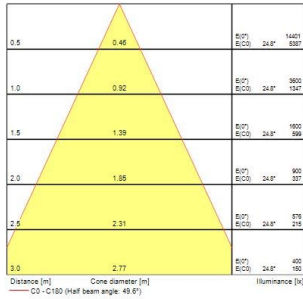

Beacon LED XXL BEACON XXL MB 3K L3 BLK 2093004

TECHNICAL DRAWINGS