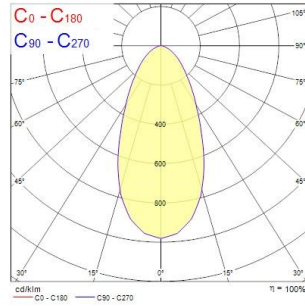

Beacon LED XXL BEACON XXL MB 3K L3 BLK 2093004

TECHNICAL DRAWINGS